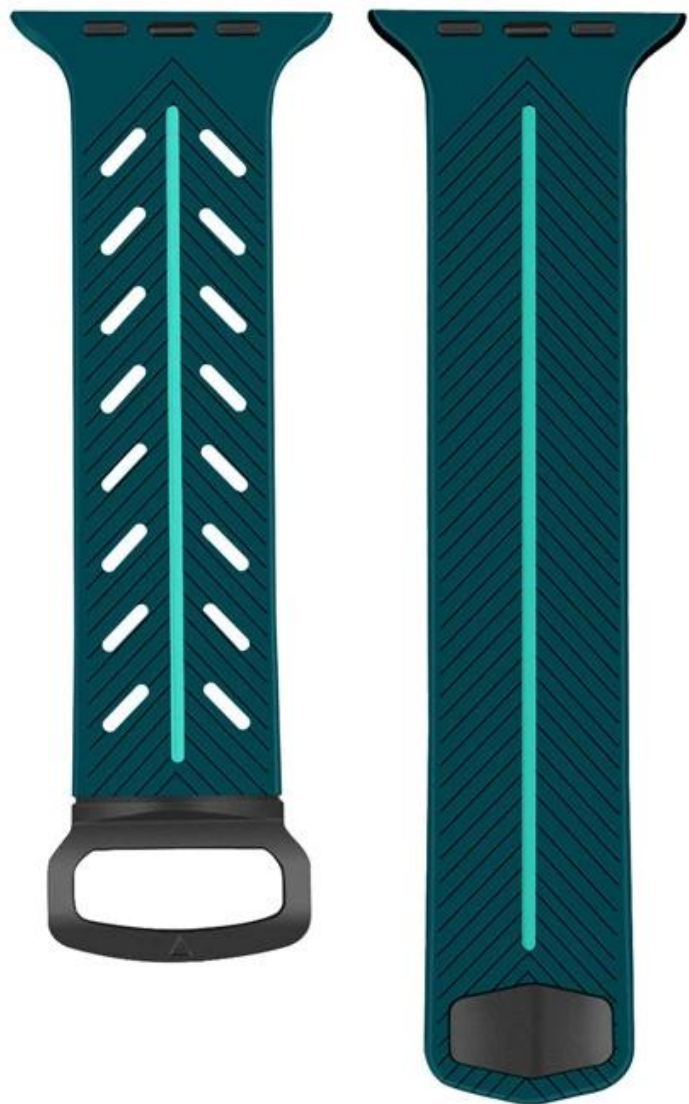

شريط مطاطي ساعة نطاق للبيع iwatch أنيق سليكوون سليكوون 42mm 38mm

التصميم :

- للتهوية كبيرة Multiple ● تصميم الثقوب الهوائية
- خاص الفولاذ المقاوم للصدأ ، مشبك ، بسيطة ليحل محل
- mm 48mm تطابق تماما لساعة أبل 38

Easy to clasp the pin-tuck lock

One-piece molding process

DETAIL DISPLAY

Stainless steel pin

Card-bit precision seamless fit

HIGH PERFORMANCE SILICONE

Give You A Comfortable Feeling Beautiful And Stylish

AVAILABLE LENGTH

Precise multiple holes design, let you adjust to suitable length . Fits 5.9"-8.3" wrist.

SIMPLE TO REPLACE

Simple and convenient to install, give you a superior and comfortable wearing experience

Easy to clasp the pin-tuck lock

One-piece molding process

DETAIL DISPLAY

Stainless steel pin

Card-bit precision seamless fit

HIGH PERFORMANCE SILICONE

Give You A Comfortable Feeling Beautiful And Stylish

AVAILABLE LENGTH

Precise multiple holes design, let you adjust to suitable length . Fits 5.9"-8.3" wrist.