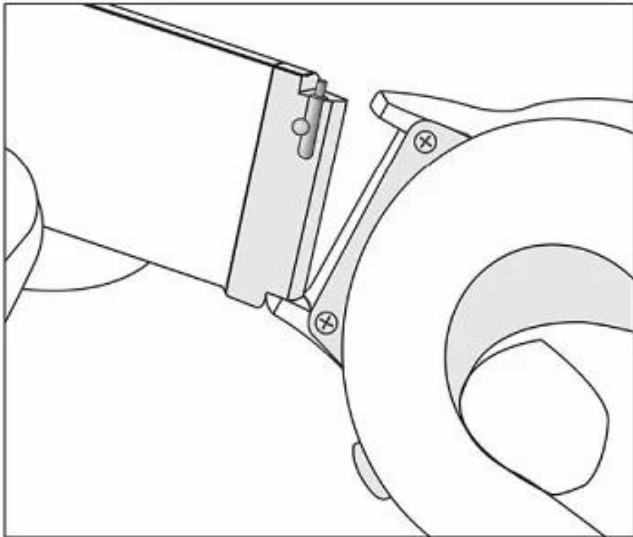

Stainless Steel Watch Lug Link Pins Quick Release Spring Bars

Product Design :

- Item :CBSB-01
- Material : Stainless Steel
- Colors : Silver
- Item : Quick Release [Watch Spring Bars](#)
- Diameter : 1.5mm / 1.8mm
- Fit Watch Lug Width:
12mm/13mm/14mm/15mm/16mm/17mm/18mm/19mm/20mm/21mm/22mm/23mm/24mm/25mm/26mm
- Package : 1000units/bag
- Compatible :For Apple Watch, For Samsung Watch, For Huawei Watch,For Casio G Shock, For Invicta, For Seiko, For Citizen, For Bulova,For Tissot, For Swiss army, For Fossil and hundreds of more brand.
- Insert and remove in seconds without the need for tools. Simply slide quick release lever with finger.

Insert and remove in seconds without the need for tools.
Simply slide quick release lever with finger.

HOW TO INSTALL?

1

2

3

4

12mm

13mm