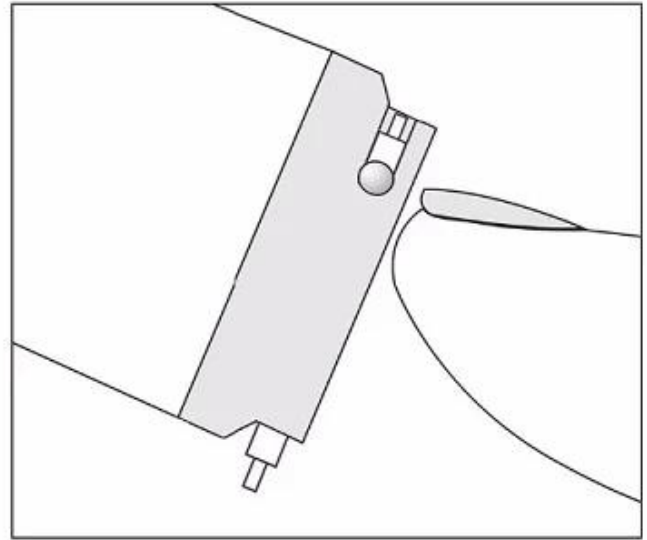

Stainless Steel Watch Lug Link Pins Quick Release Spring Bars

Product Design :

- Item :CBSB-01
- Material : Stainless Steel
- Colors : Silver
- Item : Quick Release [Watch Spring Bars](#)
- Diameter : 1.5mm / 1.8mm
- Fit Watch Lug Width:
12mm/13mm/14mm/15mm/16mm/17mm/18mm/19mm/20mm/21mm/22mm/23mm/24mm/25mm/26mm
- Package : 1000units/bag
- Compatible :For Apple Watch, For Samsung Watch, For Huawei Watch,For Casio G Shock, For Invicta, For Seiko, For Citizen, For Bulova,For Tissot, For Swiss army, For Fossil and hundreds of more brand.
- Insert and remove in seconds without the need for tools. Simply slide quick release lever with finger.

Insert and remove in seconds without the need for tools.
Simply slide quick release lever with finger.

HOW TO INSTALL?

1

2

3

4

12mm

13mm