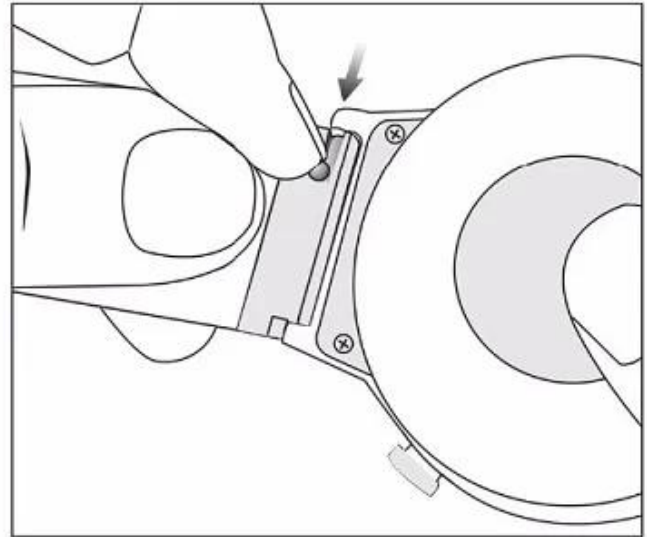

Stainless Steel Watch Lug Link Pins Quick Release Spring Bars

Product Design :

- Item :CBSB-01
- Material : Stainless Steel
- Colors : Silver
- Item : Quick Release [Watch Spring Bars](#)
- Diameter : 1.5mm / 1.8mm
- Fit Watch Lug Width:
12mm/13mm/14mm/15mm/16mm/17mm/18mm/19mm/20mm/21mm/22mm/23mm/24mm/25mm/26mm
- Package : 1000units/bag
- Compatible :For Apple Watch, For Samsung Watch, For Huawei Watch,For Casio G Shock, For Invicta, For Seiko, For Citizen, For Bulova,For Tissot, For Swiss army, For Fossil and hundreds of more brand.
- Insert and remove in seconds without the need for tools. Simply slide quick release lever with finger.

Insert and remove in seconds without the need for tools.
Simply slide quick release lever with finger.

HOW TO INSTALL?

1

2

3

4

12mm

13mm