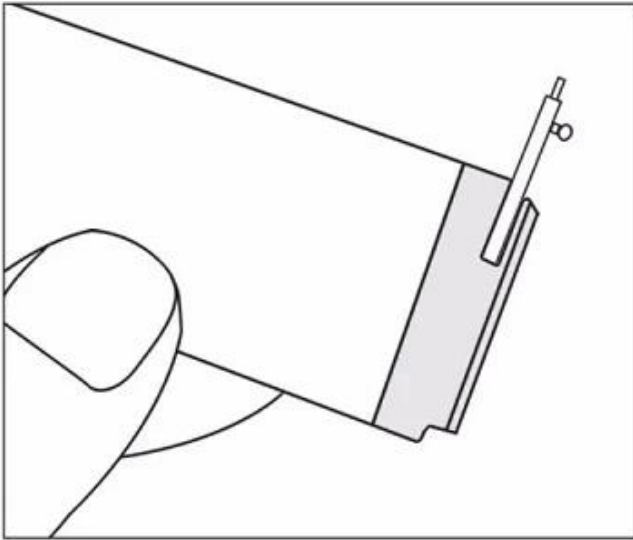

Stainless Steel Watch Lug Link Pins Quick Release Spring Bars

Product Design :

- Item :CBSB-01
- Material : Stainless Steel
- Colors : Silver
- Item : Quick Release [Watch Spring Bars](#)
- Diameter : 1.5mm / 1.8mm
- Fit Watch Lug Width:
12mm/13mm/14mm/15mm/16mm/17mm/18mm/19mm/20mm/21mm/22mm/23mm/24mm/25mm/26mm
- Package : 1000units/bag
- Compatible :For Apple Watch, For Samsung Watch, For Huawei Watch,For Casio G Shock, For Invicta, For Seiko, For Citizen, For Bulova,For Tissot, For Swiss army, For Fossil and hundreds of more brand.
- Insert and remove in seconds without the need for tools. Simply slide quick release lever with finger.

Insert and remove in seconds without the need for tools.
Simply slide quick release lever with finger.

HOW TO INSTALL?

1

2

3

4

12mm

13mm