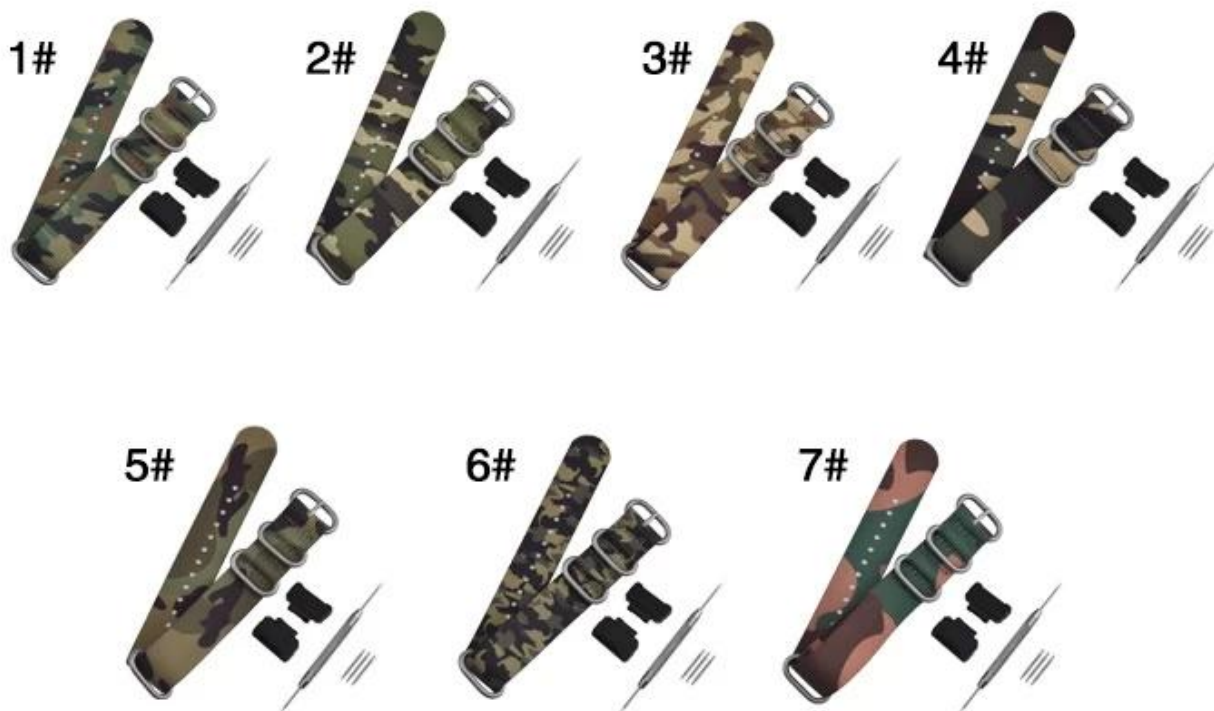

Gshock

●

GA-110 / 100/120/150/200/300/400

GD-100 / 110/120

G-8900 / G-5600

DW-5600 / DW-6900 / DW-9052

GW-M5610 / GW-6900

GLS-8900

●CBCS01-YC

●

●TPU

●7

●

●22mm

●

●+ + +

●

●