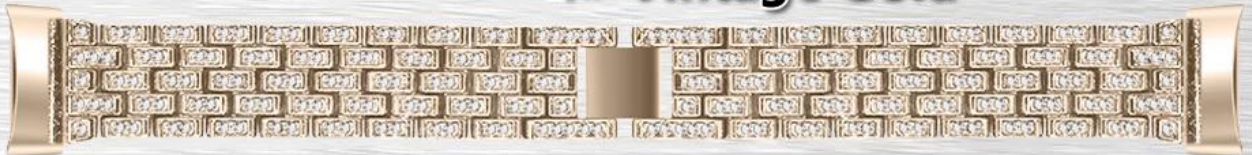

1# Silver

2# Black

3# Rose Pink

4# Vintage Gold

5# Rose Gold

Convenient Removable
Folding Clasp

WRIST RANGE

Fits 5.5" -8.0" (140mm-203mm)wrist

Length : 6.5inches/16.5cm