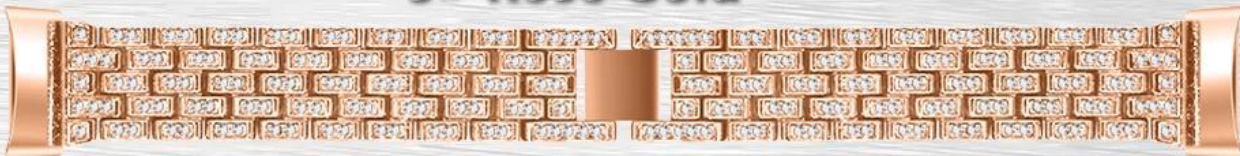

1# Silver

2# Black

3# Rose Pink

4# Vintage Gold

5# Rose Gold

Convenient Removable
Folding Clasp

WRIST RANGE

Fits 5.5" -8.0" (140mm-203mm)wrist

Length : 6.5inches/16.5cm