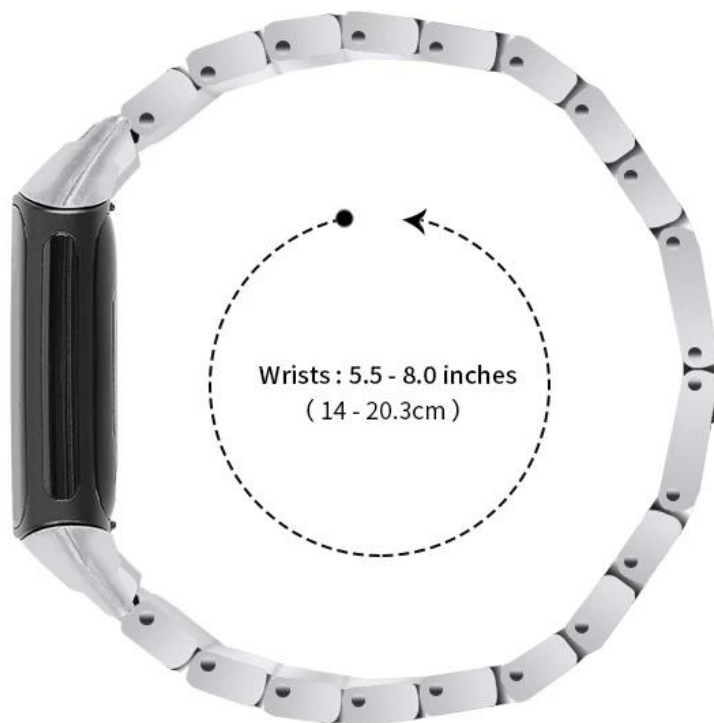

1# Silver

2# Black

3# Rose Pink

4# Vintage Gold

5# Rose Gold

Convenient Removable
Folding Clasp

WRIST RANGE

Fits 5.5" -8.0" (140mm-203mm)wrist

Length : 6.5inches/16.5cm