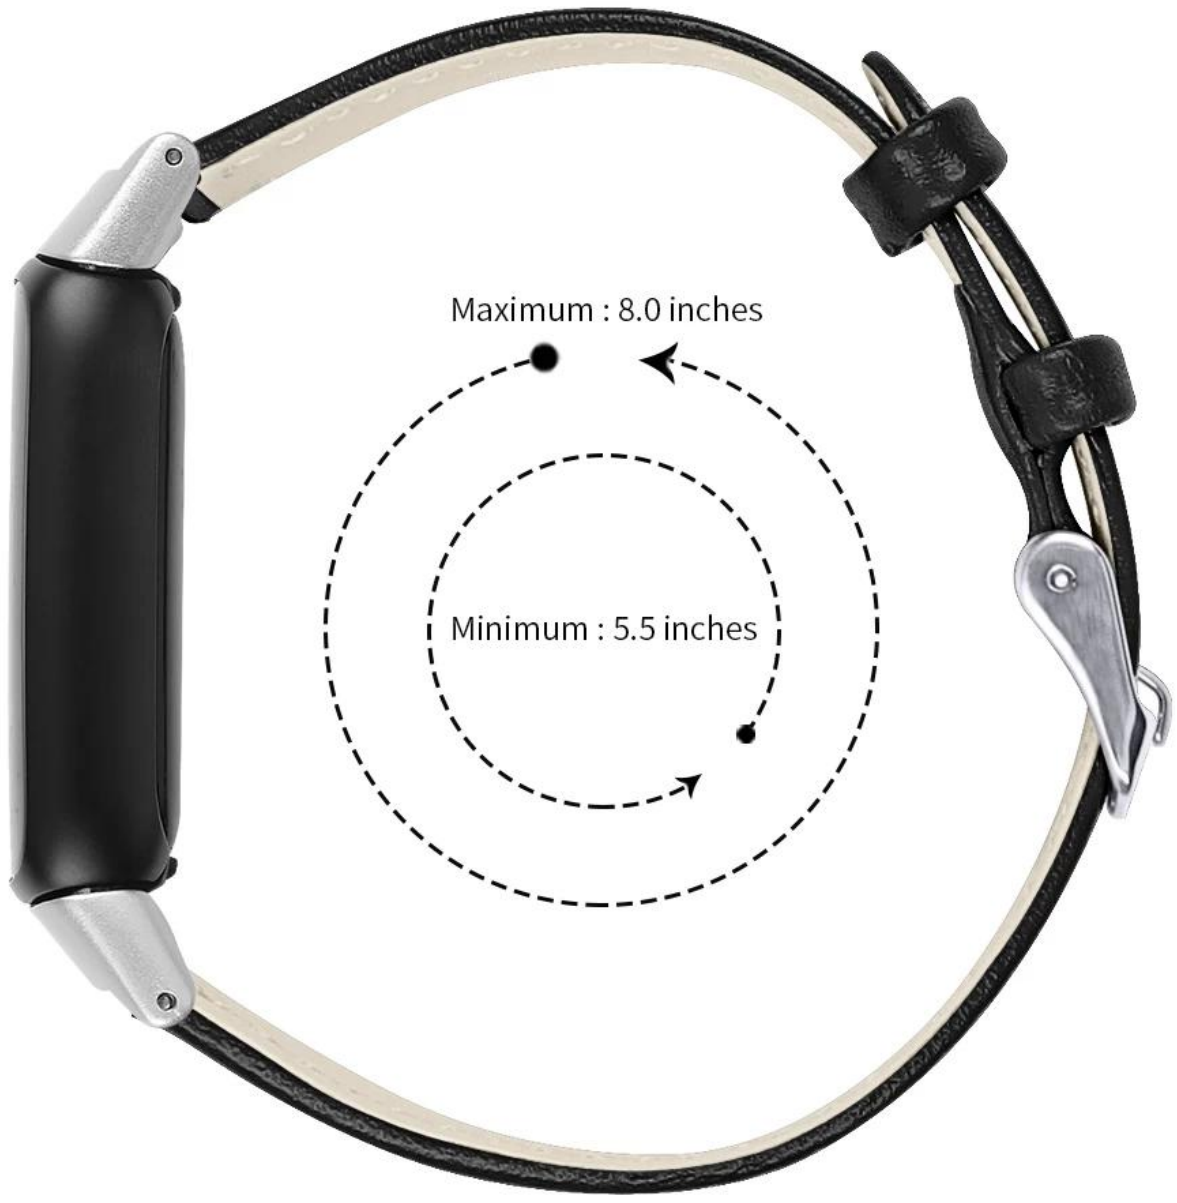

Fitbit Luxe Watchband

Fitbit Luxe Watchband

● Fitbit Luxe Watchband

● CBFL05

● 1 Year Warranty

● 15 Day Return Policy

● 5.5-8.0 inch

● Black

6.白色 7.橙色 8.粉色 9.黑色 10.黄色

11.A 12.B 13.E 14.H 15.J

Maximum : 8.0 inches

Minimum : 5.5 inches

Keep it up!

You're in
Cardio