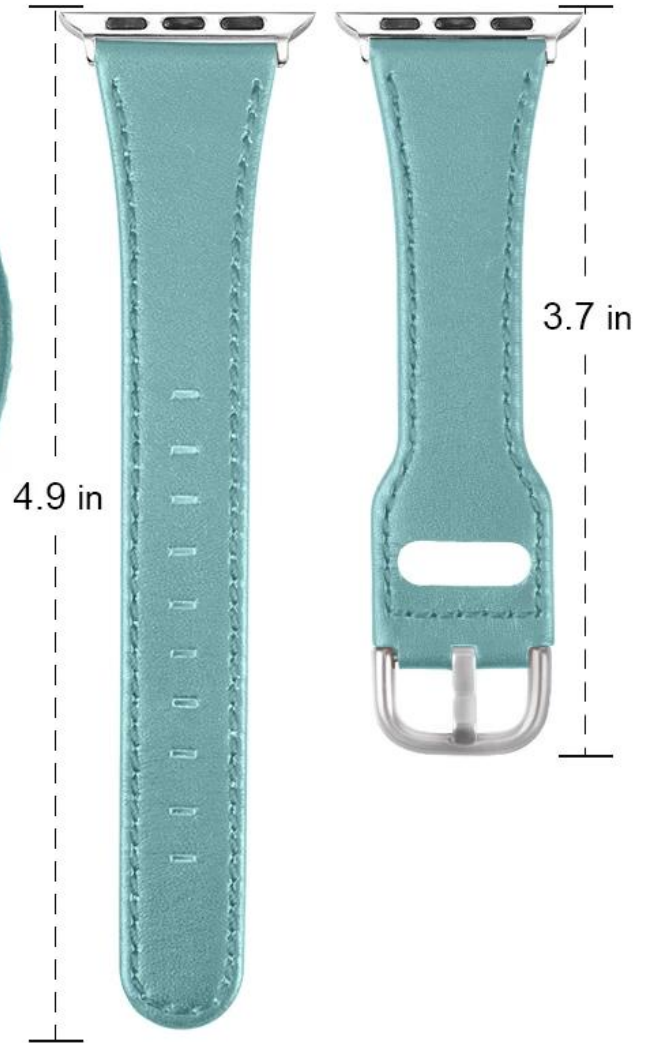

AppleWatch 65 4 3 2 1 SE

Apple Watch SE

- Apple Watch SE
- CBIW223
-
- 6
- 4.9 + 3.7
- 144-200mm 5.7 7.9
-

#1

#2

#3

#4

#5

#6

ALWAYS FITS YOUR WRISTS

Fits most wrists 5.7-7.9 inch

Wrists size
5.7-7.9"
(144-200mm)

Unique & Breathable Design

Classic Stainless Steel Buckle