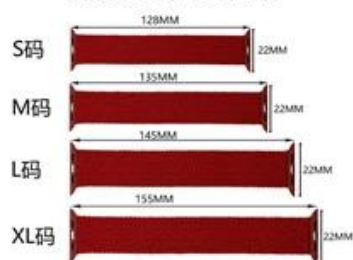

Apple Watch Ultra Series 8 7 6 5 4 3

● Apple Watch Ultra Series 8 7 6 5 4 3

● Apple Watch Ultra Series 8 7 6 5 4 3

● Apple Watch Ultra Series 8 7 6 5 4 3

Apple Watch Ultra Series 8 7 6 5 4 3

Apple Watch Ultra Series 8 7 6 5 4 3

Apple Watch Ultra Series 8 7 6 5 4 3

Apple Watch Ultra Series 8 7 6 5 4 3

Apple Watch Ultra Series 8 7 6 5 4 3

Apple Watch Ultra Series 8 7 6 5 4 3

女款 38/40MM

男款 42/44MM