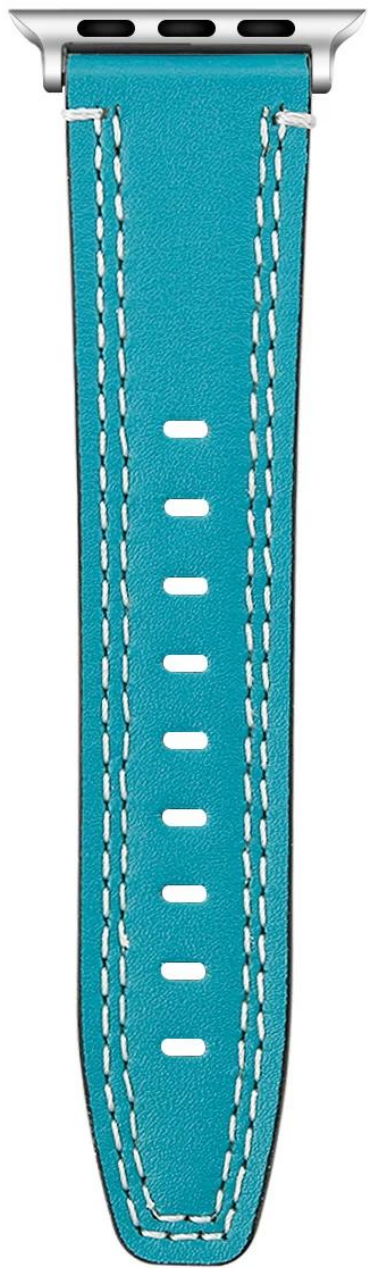

SE 6 5 4 4 44mm 42mm 42mm 38mm

● Apple Watch Series SE 6 5 4 3

● CBIW261

●

●

●

●

●

#5

High Quality with Elegant Design

Streamline design

Stainless Steel Buckle