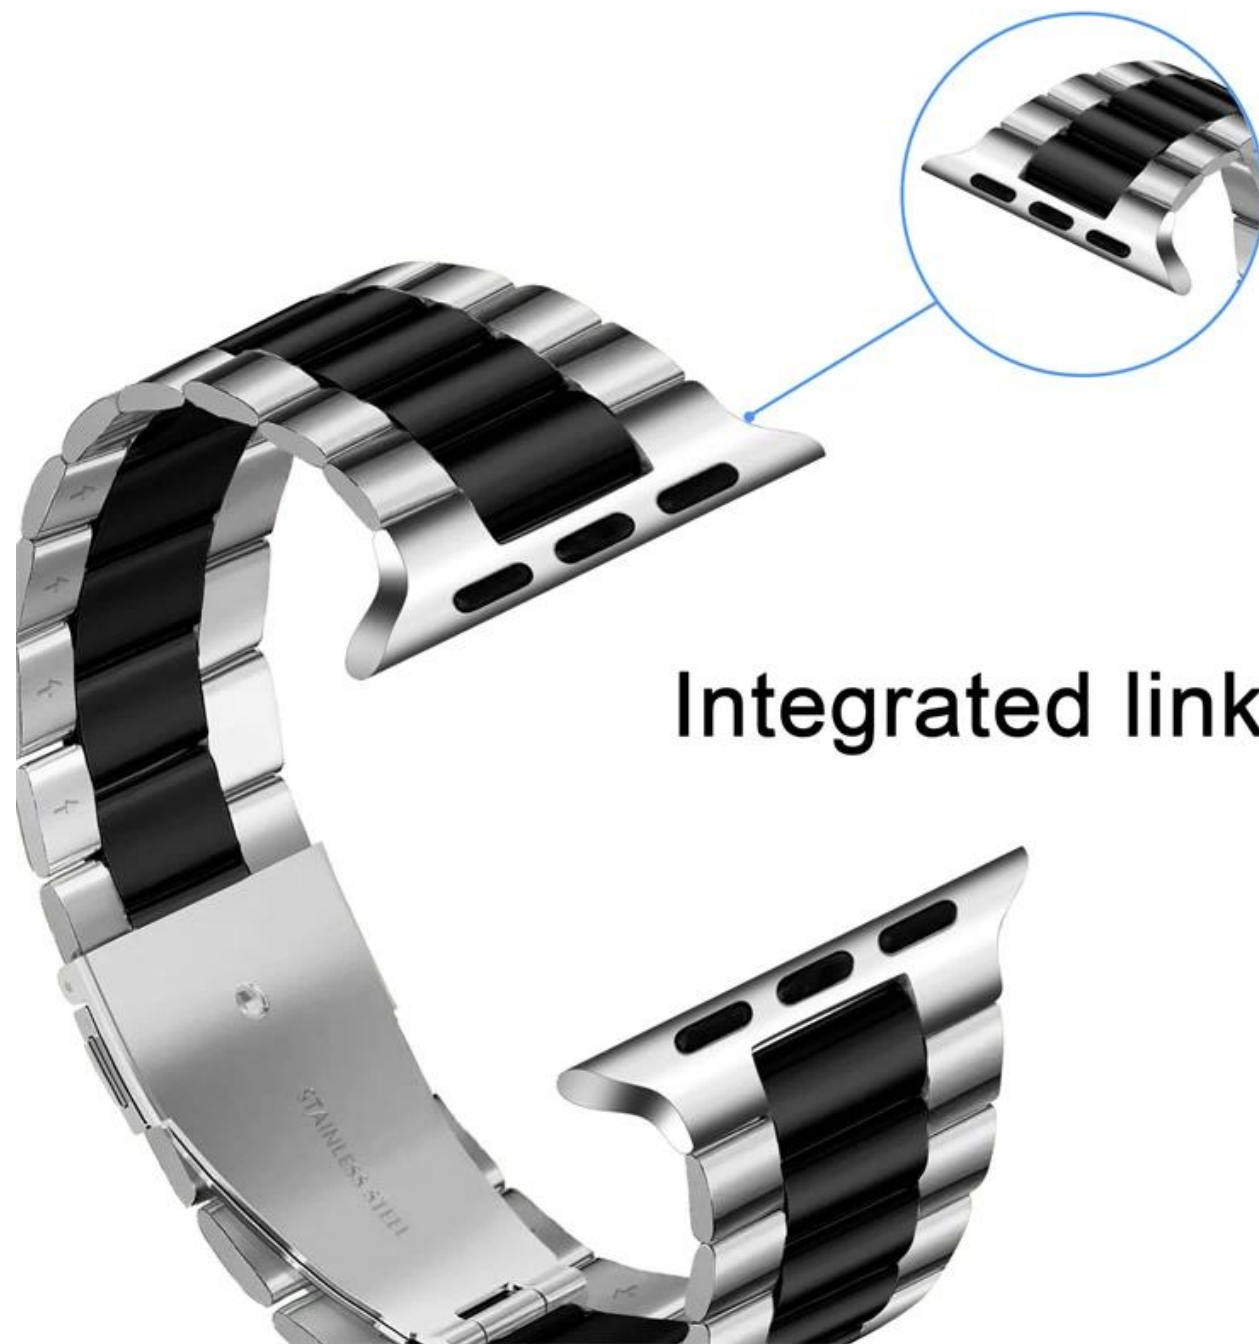

Ultra-thin : 2.23mm

Integrated link