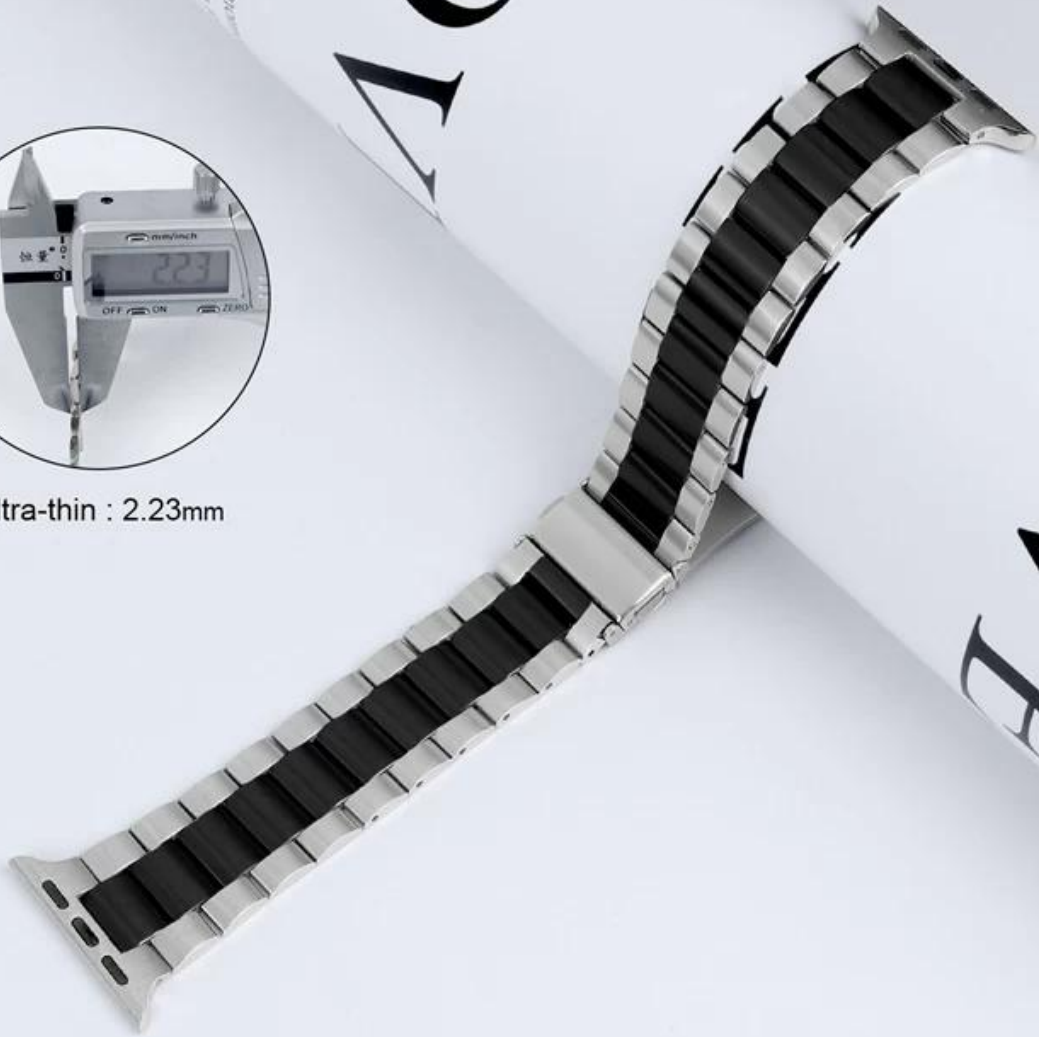

Ultra-thin : 2.23mm

Integrated link