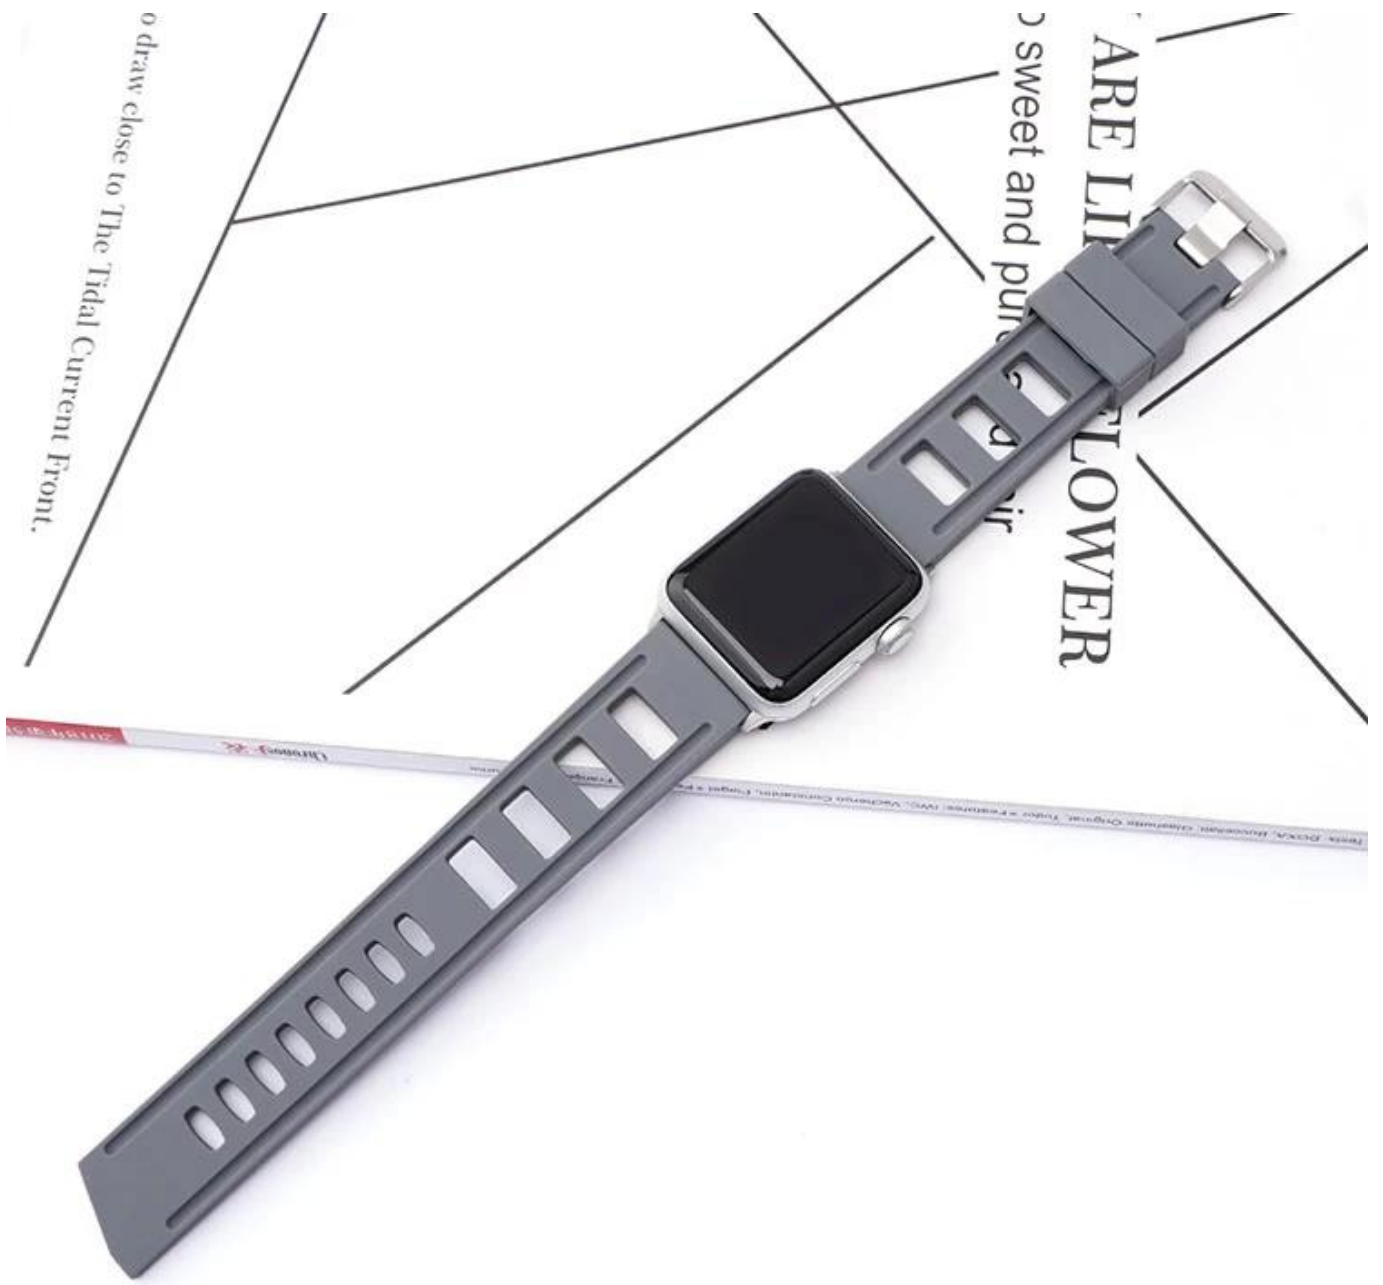

ARE LI
FLOWER

o sweet and pure

o draw close to The Tidal Current Front.