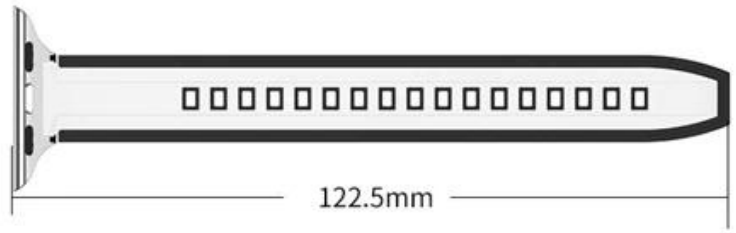

●

●

Screen Protection

Screen Protection

Screen Protection

Screen Protection

Screen Protection

opp

Screen Protection

Screen Protection [Screen Protection]

礼盒包装尺寸：25cm*5.5cm*2.5cm

38/40/41mm

style