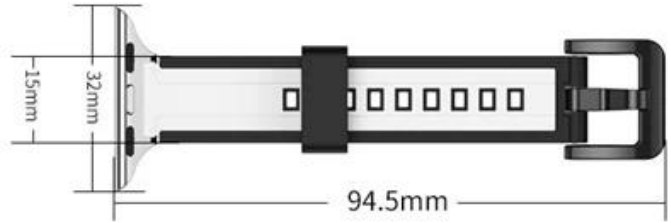

●

●

Screen Protection

Screen Protection

Screen Protection

Screen Protection

Screen Protection

opp

Screen Protection

Screen Protection [Screen Protection]

礼盒包装尺寸：25cm*5.5cm*2.5cm

38/40/41mm

style