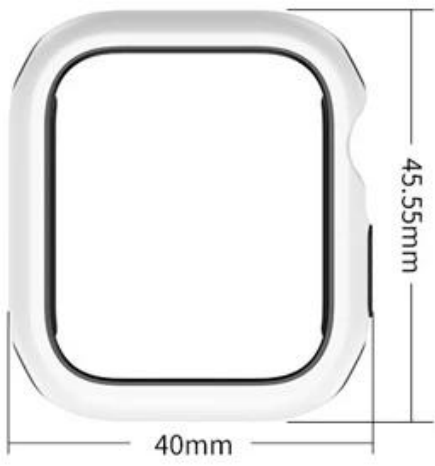

Apple Watch 38/40 / 41mm 42/44 / 45mm

Apple Watch

● Apple Watch 38/40 / 41mm 42/44/44 / 45mm

● CBIW487

●

●

●

● 122.5 + 94.5mm

●

●

Screen Protection

Screen Protection

Screen Protection

Screen Protection

Screen Protection

opp

Screen Protection

Screen Protection [Screen Protection]

礼盒包装尺寸：25cm*5.5cm*2.5cm

38/40/41mm

style