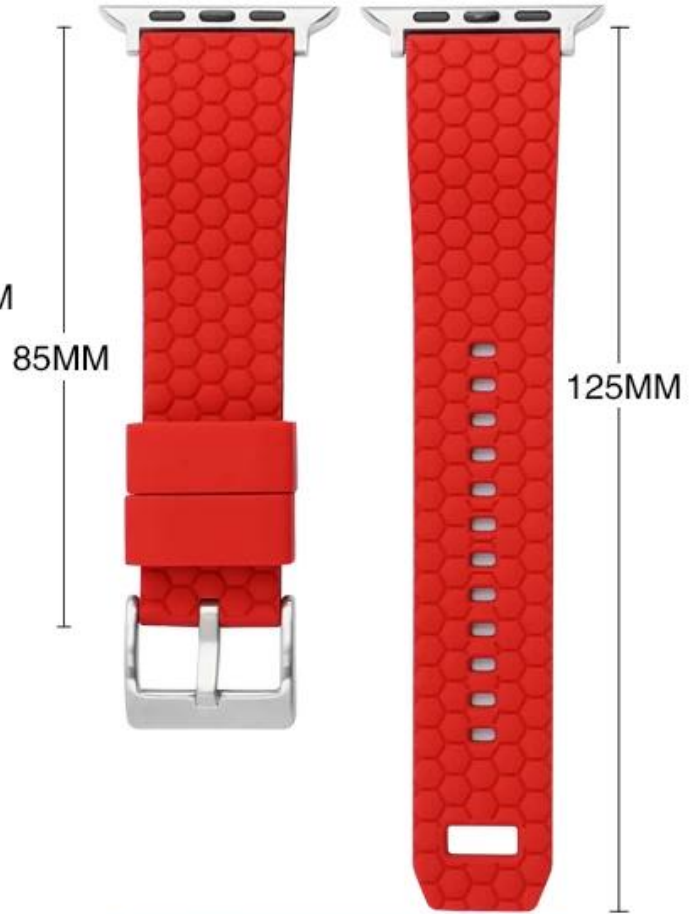

绿黑  
B-4

红黑  
B-5

橙黑  
B-6

黄黑  
B-7

粉黑  
B-8

S

L

┌ 20MM ─┐

┌ 22MM ─┐

Fit Wrists 135MM-190MM

Fit Wrists 150MM-200MM