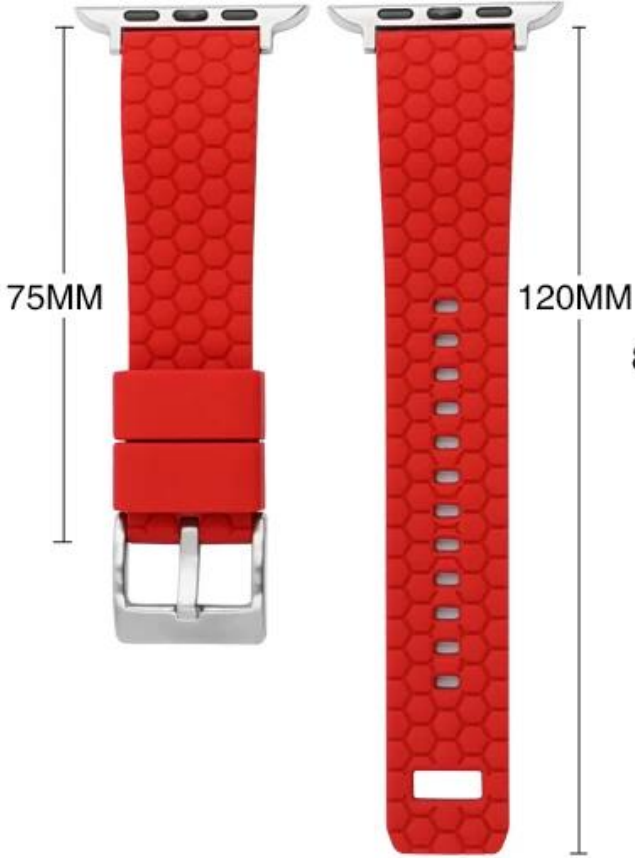

绿黑  
B-4

红黑  
B-5

橙黑  
B-6

黄黑  
B-7

粉黑  
B-8

S

L

┌ 20MM ─┐

┌ 22MM ─┐

Fit Wrists 135MM-190MM

Fit Wrists 150MM-200MM