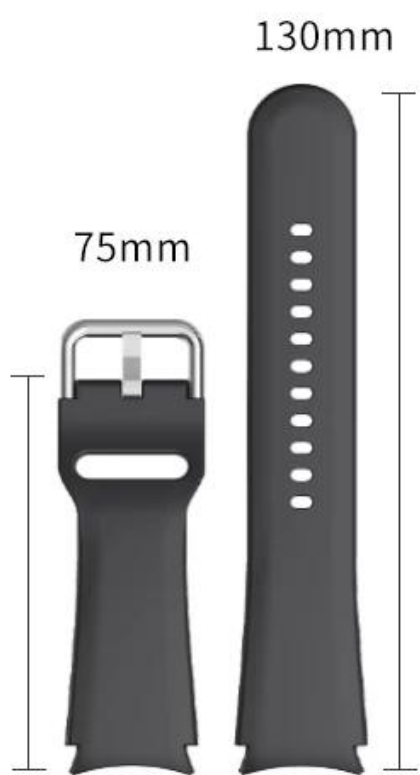

10-午夜蓝 11-天蓝色 12-水鸭 13-墨绿 14-浅粉色

L