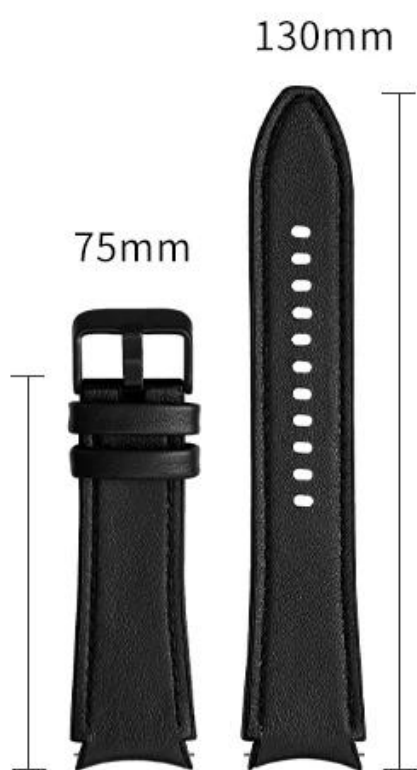

1.棕色 2.青绿色 3.绿色 4.蓝色 5.黄色 6.红色 7.黑色 8.白色 9.粉色

#1 Brown #2 Mint-green #3 Green #4 Blue #5 Yellow #6 Red #7 Black #8 White #9 Pink

L