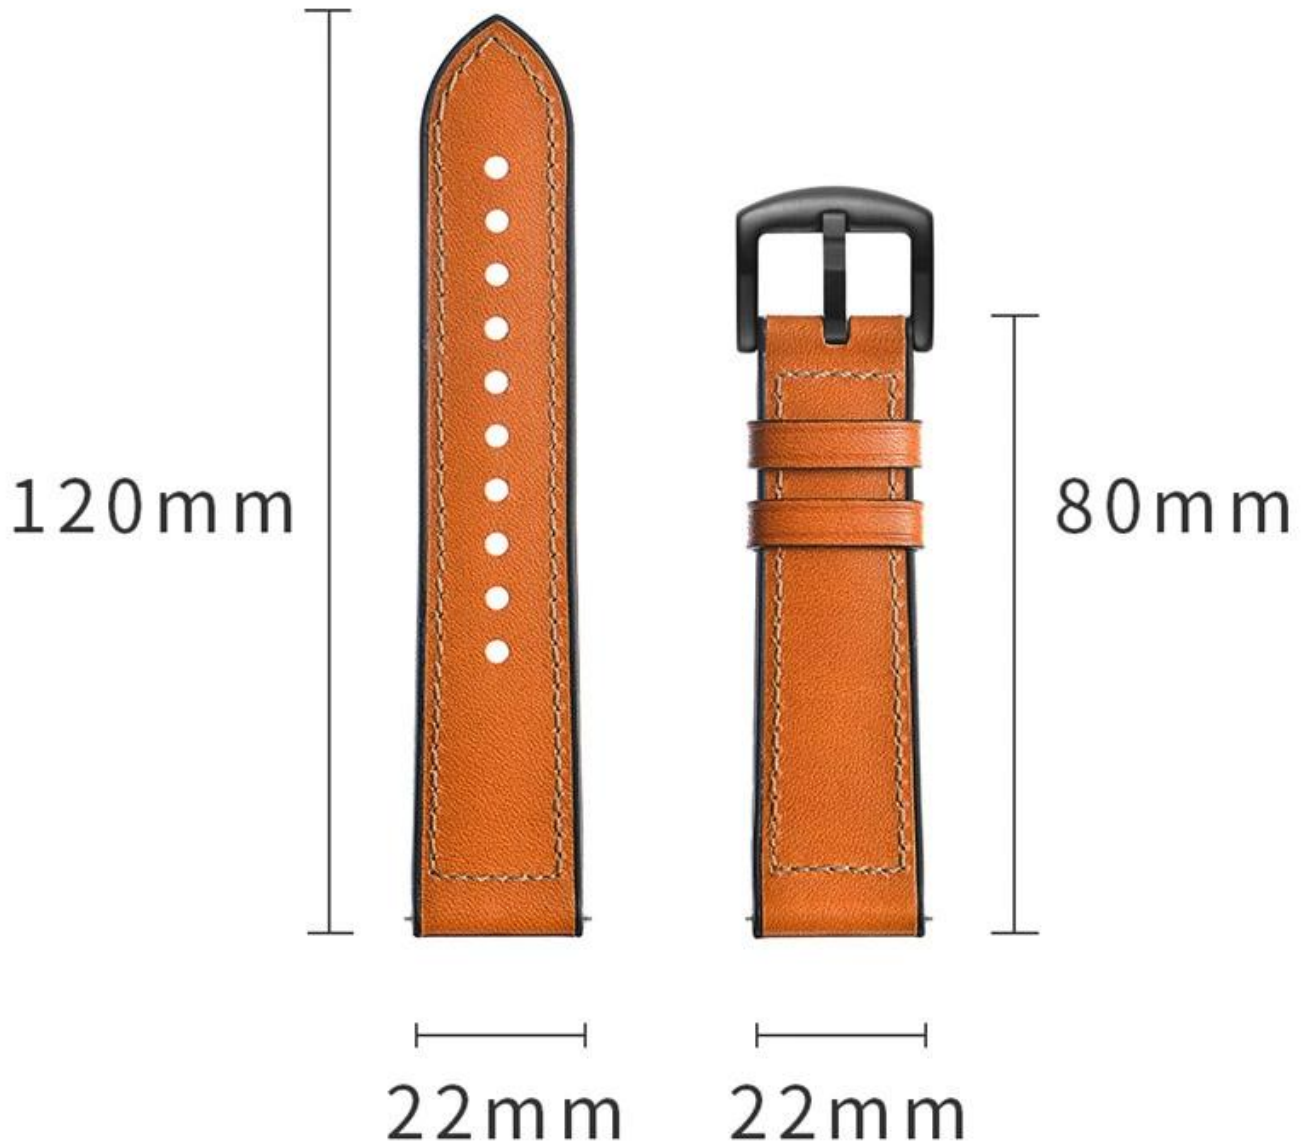

Wrist
160mm

Wrist
220mm

XXXXXXXXXXXXXXXXXXXX

XXXXXXXXXX "XXXXXXXXXXXXXXXXXXXXXXXXXXXX"XXXX

XX