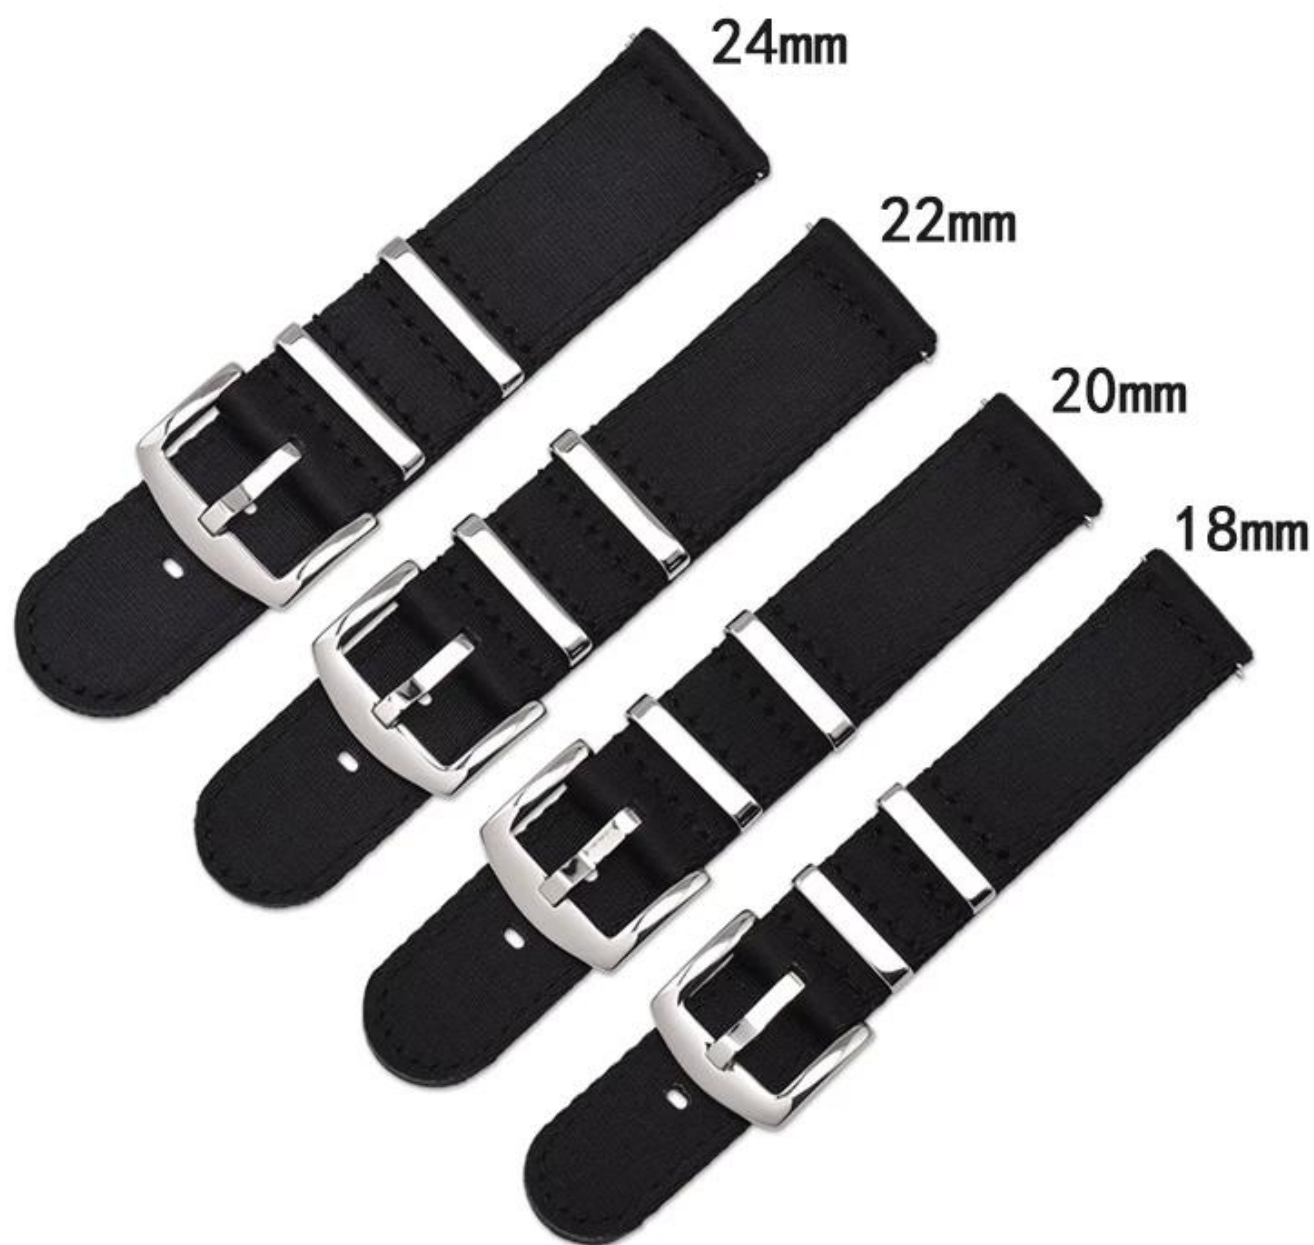

18mm 20mm 22mm 24mm

- 18mm 20mm 22mm 24mm
- dw
- CBUS35
- 
- 
- 
- 
- 12.5 + 8cm
- 3mm
- 20g

Shenzhen Climber Technology Co., Ltd. Smart

SGS

OEM

长度尺寸：8cm+12.5cm