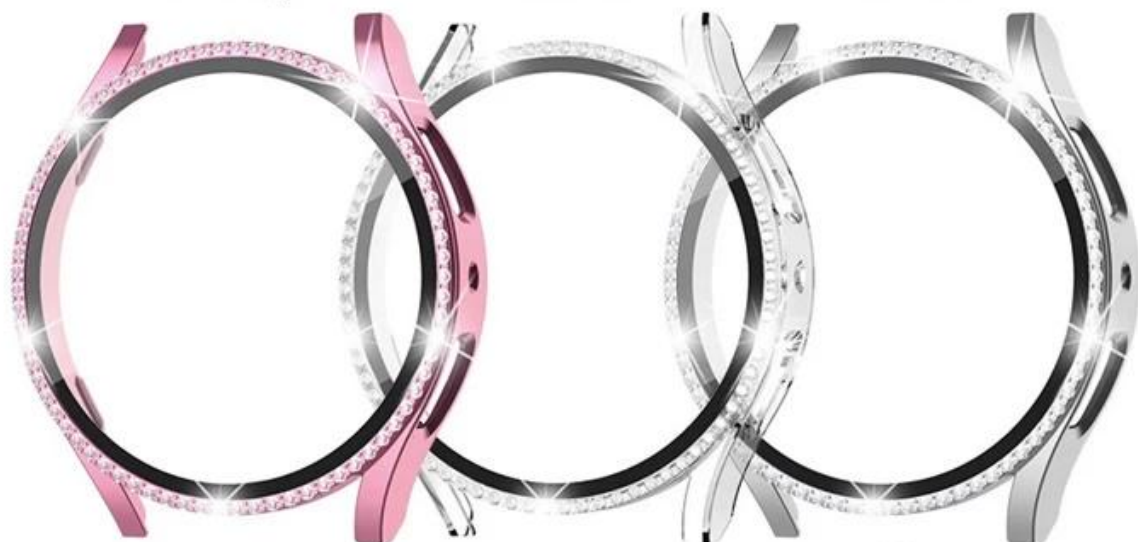

Samsung Galaxy Watch 5 44mm 40mm PC

PC

● Samsung Galaxy Watch 5 40mm/44mm

● CBWPC-07

● PC+ +

●

●

●

●

●

OPP

[]

玫瑰金
#1 Rose gold

金色
#2 Gold

黑色
#3 Black

粉色
#4 Pink

透明
#5 Transparent

银色
#6 Silver