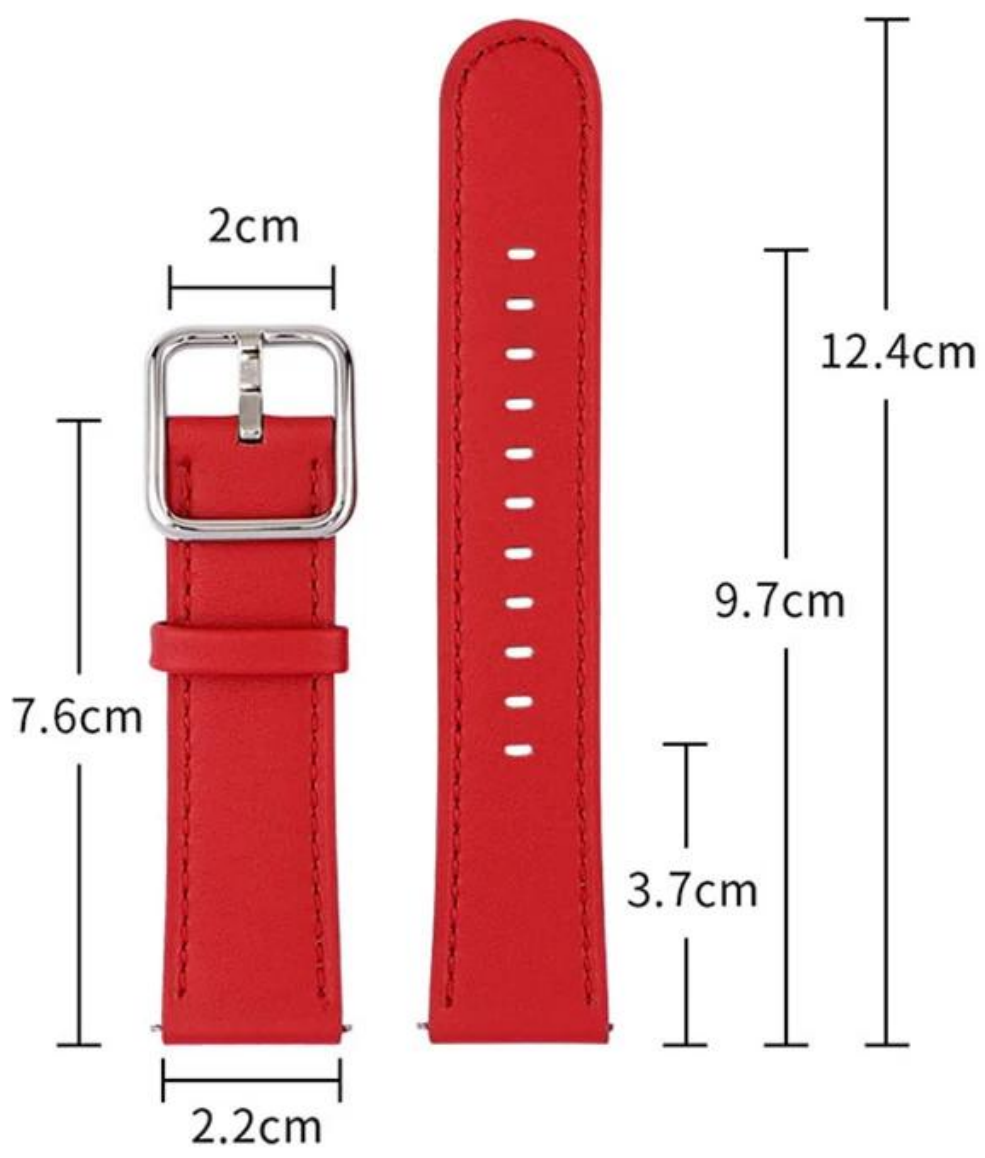

青色-银扣

橙色-银扣

浅蓝-银扣

黄色-银扣

粉色-银扣

黑色-银扣

灰色-银扣

棕色-银扣

宝蓝-银扣

红色-银扣

Lead you to draw close to The Tidal Current Front.

YOU ARE LIKE A FLOW
so s...
and fair

100000 111661 4
11 19171 70000 000000

BE A FLOWER
pure and fair

ent Front.