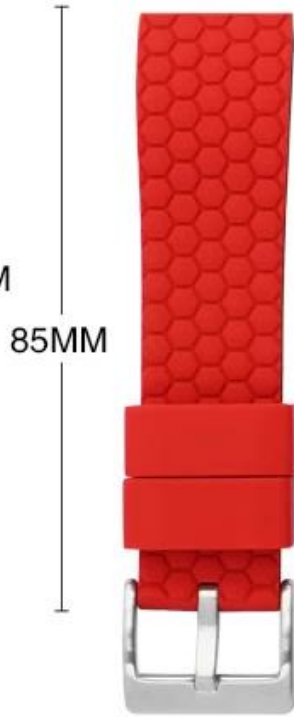

## 20mm 22mm

- 
- CBWT23
- 
- 
- 
- 20mm 120+75mm 135-1905mm
- 22mm 125+85mm 150-200mm
- 

OPP

灰黑

#1

Gray-black

绿黑

#2

Green-black

蓝黑

#3

Blue-black

红黑

#4

Red-black

橙黑

#5

Orange-black

黄黑

#6

Yellow-black

粉黑

#7

Pink-black

白黑

#8

Whitw-black

┌ 20MM ─┐

┌ 22MM ─┐

凸点卡扣  
锁住表带不易脱落

滑动保持器到锁定位置

LE LABO  
III、里斯本  
IV、马尔代夫