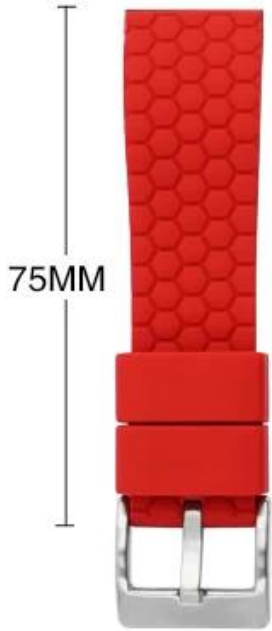

## 20mm 22mm

- 
- CBWT23
- 
- 
- 
- 20mm 120+75mm 135-1905mm
- 22mm 125+85mm 150-200mm
- 

OPP

灰黑

#1

Gray-black

绿黑

#2

Green-black

蓝黑

#3

Blue-black

红黑

#4

Red-black

橙黑

#5

Orange-black

黄黑

#6

Yellow-black

粉黑

#7

Pink-black

白黑

#8

Whitw-black

┌ 20MM ─┐

┌ 22MM ─┐

凸点卡扣  
锁住表带不易脱落

滑动保持器到锁定位置

LE LABO  
III、里斯本  
IV、马尔代夫