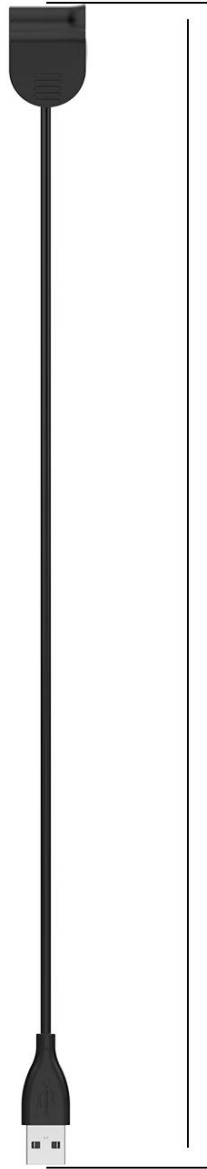

# Xiaomi Mi Band5 30CM 100CM USB

●

● Xiaomi Band5

● CBXM521

●

● 30CM / 100CM

● USB

● XiaomiMi Band5

● TPE

●

●

1m