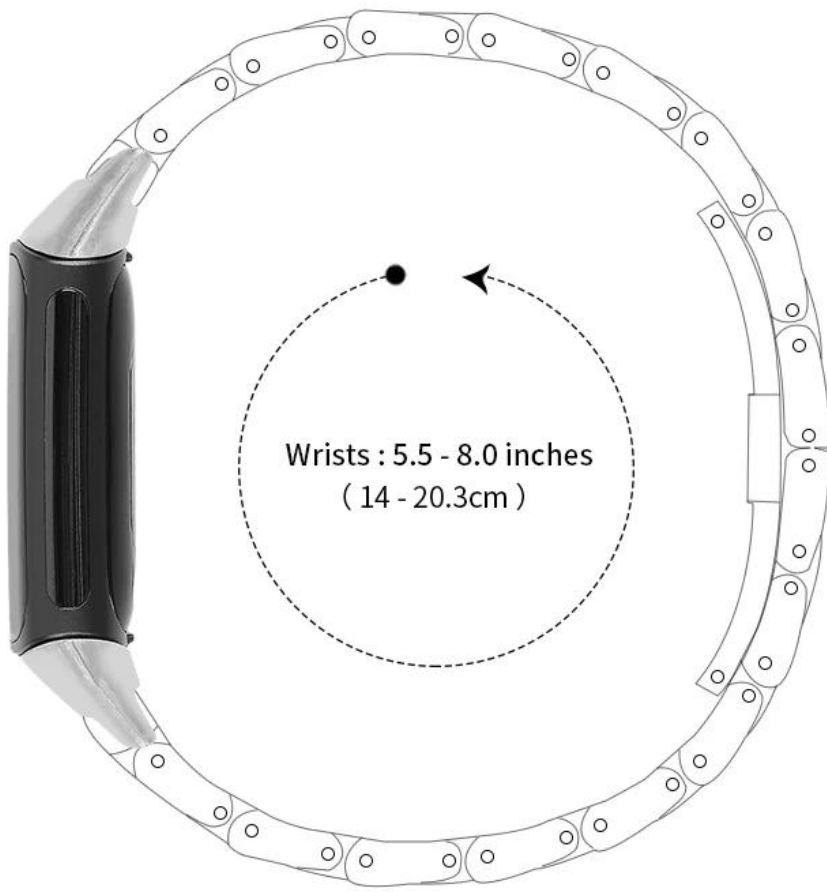

Fitbit Charge 5

Fitbit Charge 5

- Fitbit Charge 5.
- CBFC5-24.
- Fitbit Charge 5 + Fitbit Charge 5
- Fitbit Charge 5, Fitbit Charge 5, Fitbit Charge 5
- 190mm.
- 140-203mm (5.5-8.0 inches)
- Fitbit Charge 5
- Fitbit Charge 5, Fitbit Charge 5, Fitbit Charge 5.
- Fitbit Charge 5, Fitbit Charge 5, Fitbit Charge 5

Fitbit Charge 5

Fitbit Charge 5

Fitbit Charge 5

Fitbit Charge 5 opp

Fitbit Charge 5

Fitbit Charge 5 (Fitbit Charge 5, Fitbit Charge 5, Fitbit Charge 5)

Wrists : 5.5 - 8.0 inches
(14 - 20.3cm)

Size: 190mm