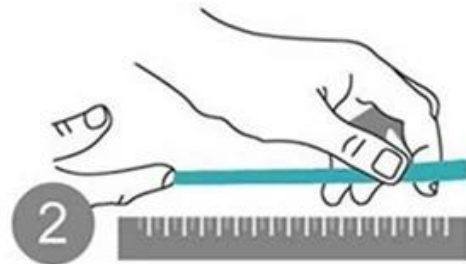

T-shaped Streamline Design

Stainless Steel Buckle

Tape size diagram

Fits most wrists 5.5-7.9inch/140-200 mm

FITS UP TO

5.5-7.9inch(14-20cm)wrist

Wrap the rope to your wrist tight and then make a mark on it.

Measure the rope length from zero scale to the marked position with a ruler.

* Pure manual measurement, if there is any error, please forgive me.

How to Install

The following figure

1

Press the raised button.