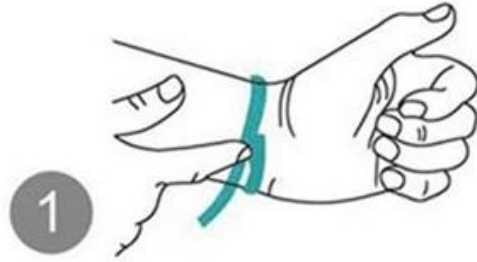

T-shaped Streamline Design

Stainless Steel Buckle

Tape size diagram

Fits most wrists 5.5-7.9inch/140-200 mm

FITS UP TO

5.5-7.9inch(14-20cm)wrist

Wrap the rope to your wrist tight and then make a mark on it.

Measure the rope length from zero scale to the marked position with a ruler.

* Pure manual measurement, if there is any error, please forgive me.

How to Install

The following figure

1

Press the raised button.

2

Slide the tape onto the track of the watch and slide in the direction of the arrow (Note: Slide without loosening the button)

3

When you hear the click, it means that the strap has been buckled with the dial, so you can use it safely.