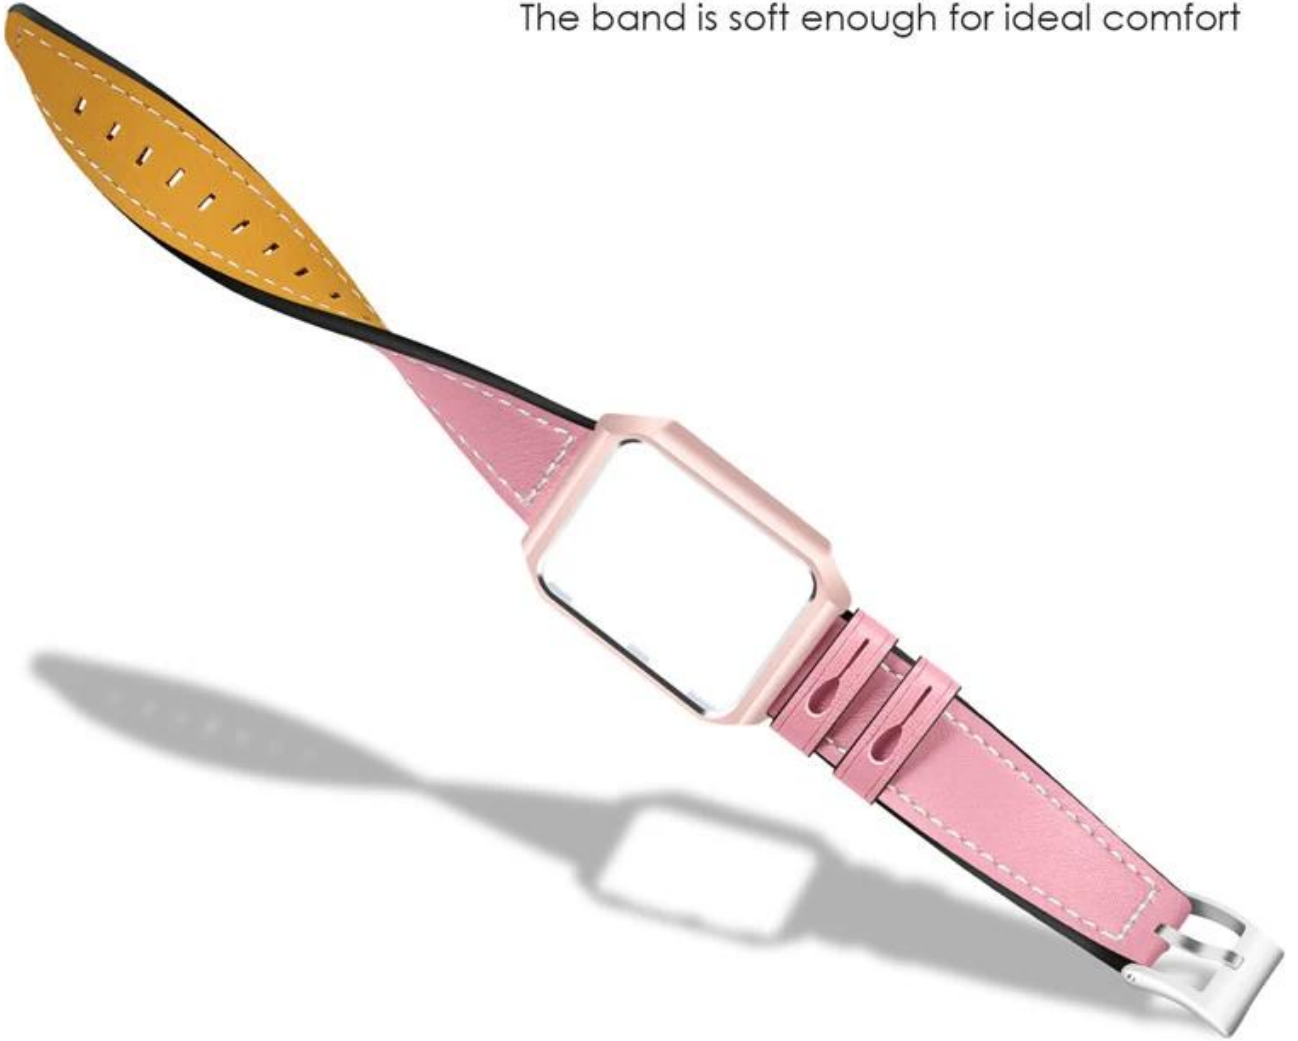

# Apple Watch 3 2 1 表帶

說明：

- 適用於 Apple Watch 3 2 1
- 尺寸：5.5" - 8.1"
- 顏色：Apple Watch 3 2 1 白

內容：

1. 適用於 Apple Watch 3 2 1 - 白
2. [Apple Watch 3 2 1 白](#), 適用於 Apple Watch 3 2 1 白
3. 適用於 Apple Watch 3 2 1 白, 適用於 Apple Watch 3 2 1 白
4. 適用於 Apple Watch 3 2 1 白

— Flexible and Durable —

The band is soft enough for ideal comfort

Stainless steel buckle

Carved sleeve

Exquisite side line

Stainless steel buckle

Carved sleeve

Exquisite side line

Stainless steel buckle

Carved sleeve

Exquisite side line