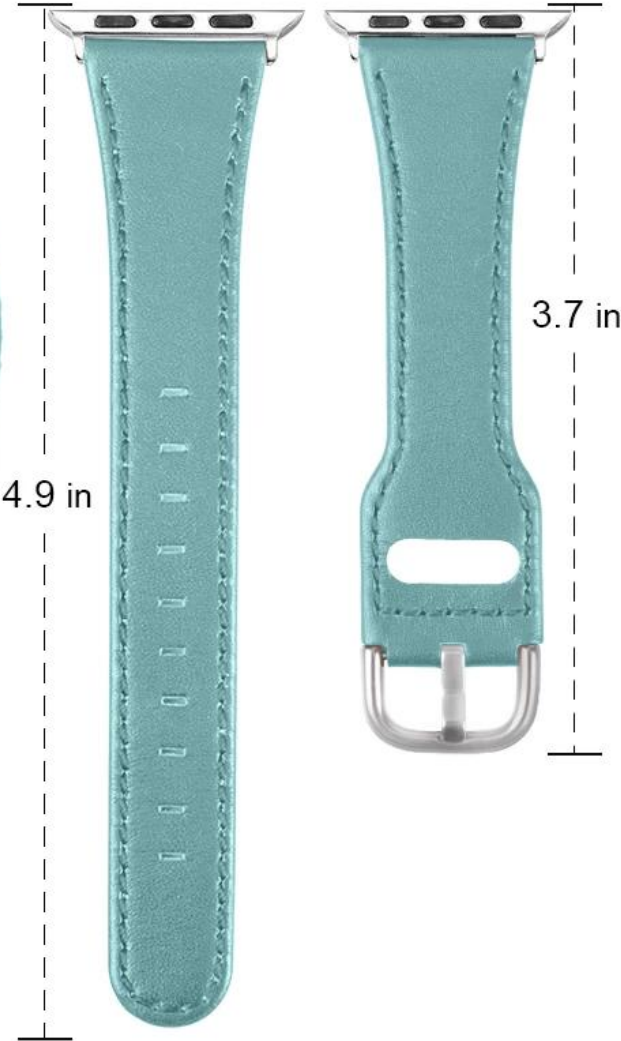

# Apple Watch 6 5 4 3 2 1 SE

Apple Watch :

- Apple Watch Series 6 5 4 3 2 1 SE
- Model : CBIW223
- Material : Leather
- Size : 42mm, 44mm, 46mm, 48mm
- Display : 4.9 inch + 3.7 inch
- Case Size : 144 ~ 200mm (5.7 ~ 7.9 inch)
- Features : GPS, Cellular, ECG, Blood Oxygen, etc.

#1

#2

#3

#4

#5

#6

# ALWAYS FITS YOUR WRISTS

Fits most wrists 5.7-7.9 inch

Wrists size  
5.7-7.9"  
(144-200mm)

*Unique & Breathable Design*

*Classic Stainless Steel Buckle*