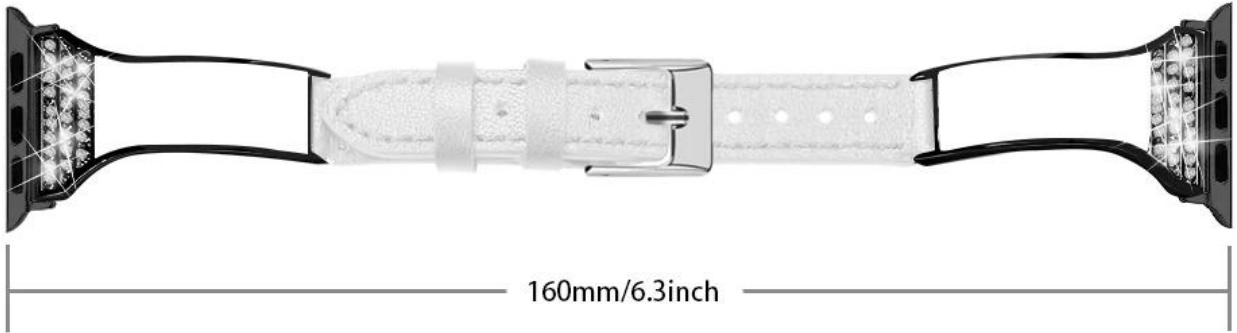

Bling **Apple Watch 44mm 40mm 42mm 38mm**

Apple Watch :

- Apple Watch Series 6 5 4 3 2 1 SE
- Model : CBIW231
- Material : Aluminum + Stainless Steel
- Case Size : 40mm, 42mm, 44mm, 46mm
- Case Thickness : 16.6mm / 6.3mm
- Screen Size : 140-215mm / 5.5-8.5 inch
- Screen Resolution : 324 x 455 pixels
- Screen Type : Retina display with Always-On display
- Screen Color : Black, White, Red, Green, Blue, Purple, Yellow, Orange, Pink, Silver, Gold, Rose Gold, Titanium
- Screen Protection : Ion-X Glass

Strap is soft

Ceramics are combined with watchband

Genuine leather strap

Wrists 5.5 - 7.8 inch

(140 - 215 mm)