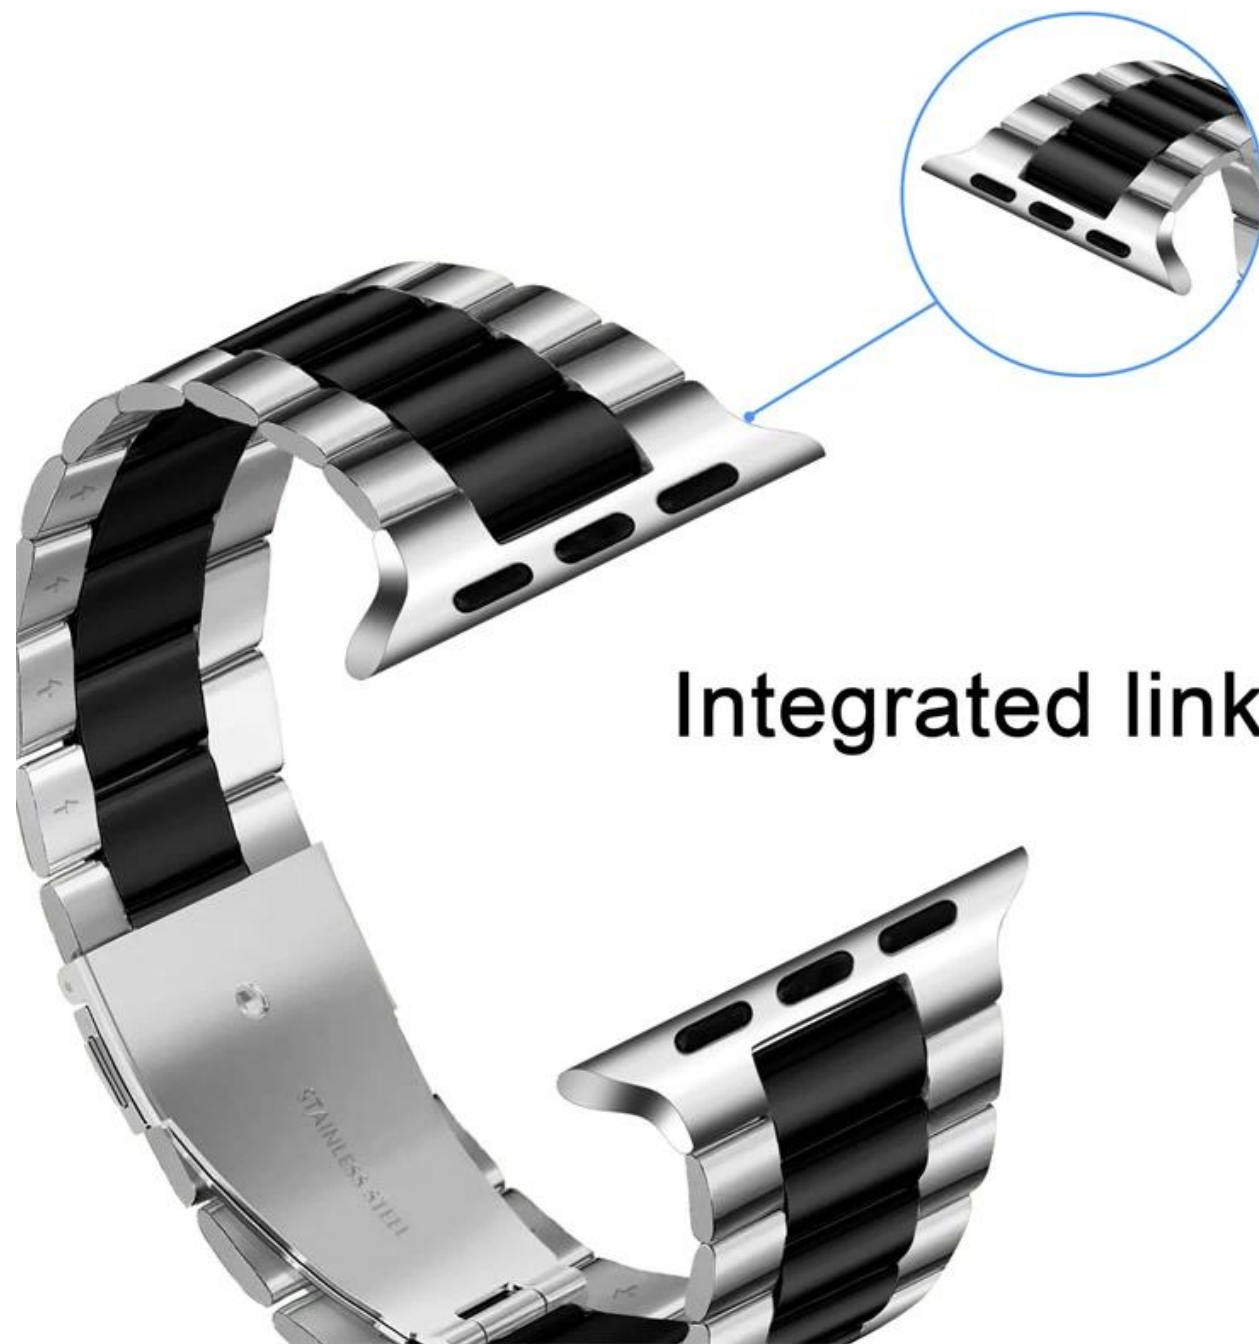

#15  
Colorful

Ultra-thin : 2.23mm

**Integrated link**