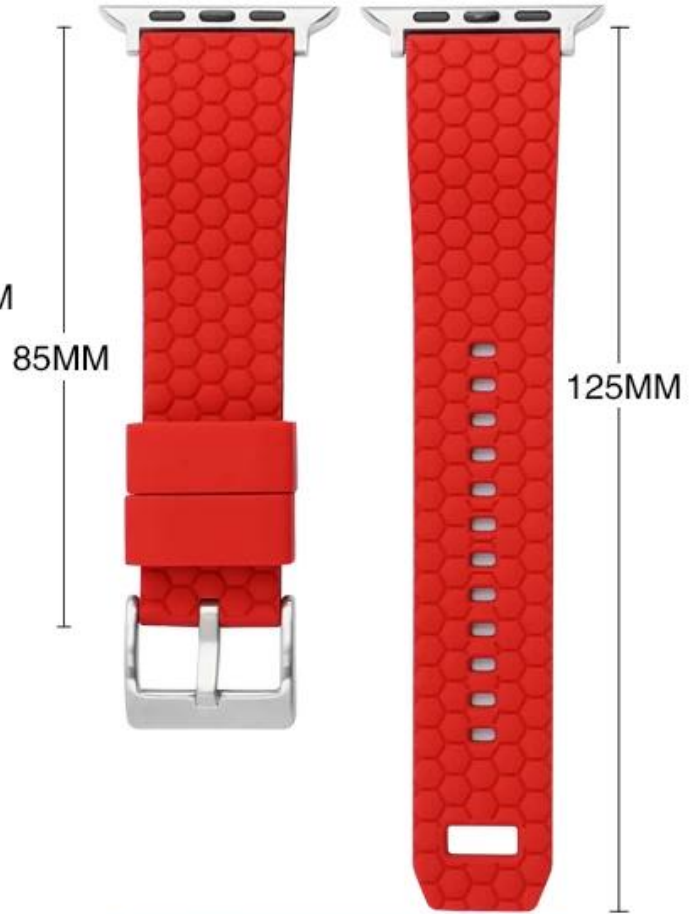

Apple Watch 38 42 40 44 41 45 mm

Apple Watch :

- Apple Watch Series 7 6 5 4 3 2 1 SE
- Model : CBIW499
- Case Size : 38mm
- Case Material : Aluminum, Stainless Steel, Titanium, Ceramic, Carbon Fiber, Case
- Case Color : Silver, Gold, Space Gray
- Case Dimensions : L : 125+85mm, S : 120+75mm
- Case Thickness : L : 22mm, S : 20mm
- Case Weight : L : 150-200mm, S : 135-1905mm
- Case Features : GPS, Cellular, NFC, Heart Rate Monitor, Accelerometer, Gyroscope, Barometer, Compass, Always-On Retina Display, Digital Crown, Taptic Engine, Water Resistant (50m)

蓝黑
B-3

绿黑
B-4

红黑
B-5

橙黑
B-6

黄黑
B-7

粉黑
B-8

S

L

┌ 20MM ─┘

┌ 22MM ─┘

Fit Wrists 135MM-190MM

Fit Wrists 150MM-200MM