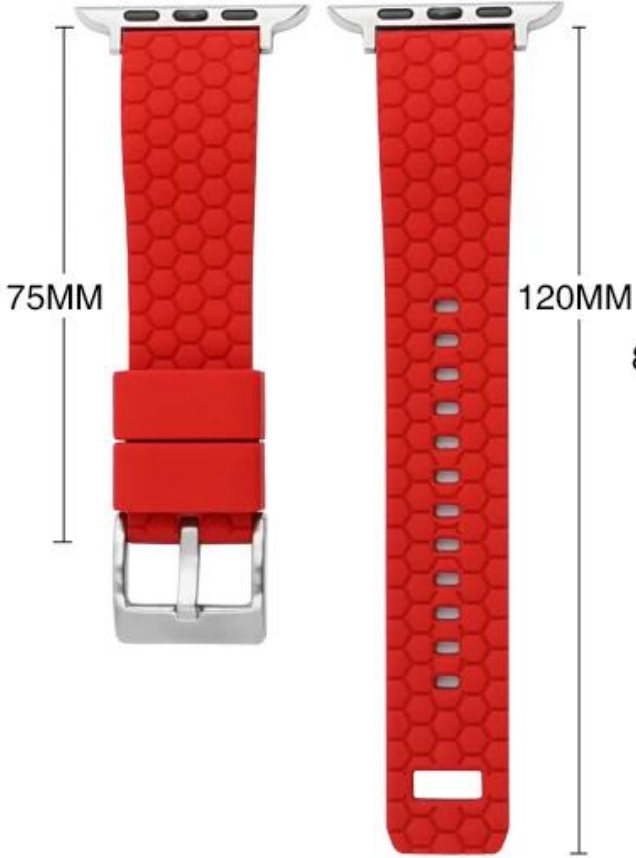

Apple Watch 38 42 40 44 41 45 mm

Apple Watch :

- Apple Watch Series 7 6 5 4 3 2 1 SE
- Model : CBIW499
- Case Size : 38mm
- Case Material : Aluminum, Stainless Steel, Titanium, Ceramic, Carbon Fiber, Case
- Case Color : Silver, Gold, Space Gray
- Case Dimensions : L : 125+85mm, S : 120+75mm
- Case Thickness : L : 22mm, S : 20mm
- Case Weight : L : 150-200mm, S : 135-1905mm
- Case Features : GPS, Cellular, NFC, Heart Rate Monitor, Accelerometer, Gyroscope, Barometer, Compass, Always-On Retina Display, Digital Crown, Taptic Engine, Water Resistant (50m)

蓝黑
B-3

绿黑
B-4

红黑
B-5

橙黑
B-6

黄黑
B-7

粉黑
B-8

S

L

┌ 20MM ─┘

┌ 22MM ─┘

Fit Wrists 135MM-190MM

Fit Wrists 150MM-200MM