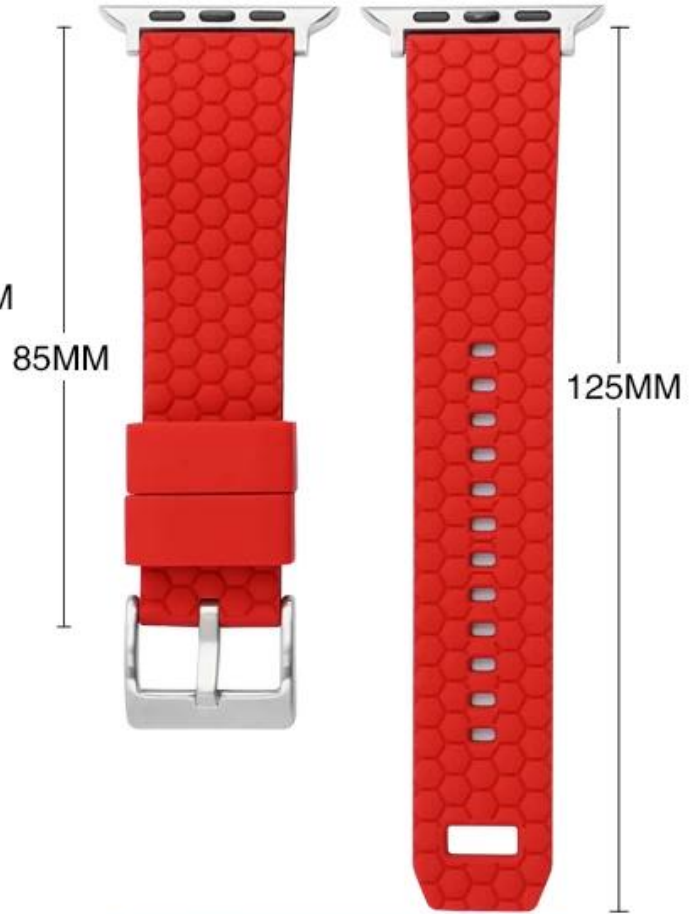

粉黑  
B-8

S

L

┌ 20MM ─┐

┌ 22MM ─┐

Fit Wrists 135MM-190MM

Fit Wrists 150MM-200MM