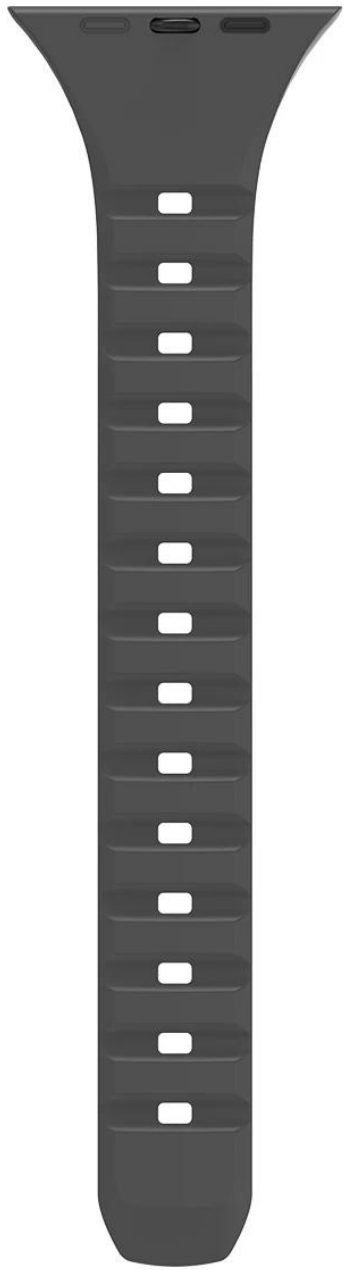

Apple Watch Ultra Series 8 7 6 5 4 3 2 1

Apple Watch :

- Apple Watch 38/40/41mm 42/44/45/49mm
- Model : CBIW530
- Color : Black
- Features : GPS, Cellular, Water Resistant, Heart Rate Monitor, ECG, Blood Oxygen Monitor, Crash Detection, Fall Detection, Emergency SOS, etc.
- Accessories : Apple Watch Band, Apple Watch Charger, etc.

Apple Watch Ultra Series 8 7 6 5 4 3 2 1
Apple Watch Ultra Series 8 7 6 5 4 3 2 1
Apple Watch Ultra Series 8 7 6 5 4 3 2 1

Apple Watch : Apple Watch Ultra Series 8 7 6 5 4 3 2 1.
Apple Watch Ultra Series 8 7 6 5 4 3 2 1. Apple Watch Ultra Series 8 7 6 5 4 3 2 1.
Apple Watch Ultra Series 8 7 6 5 4 3 2 1 (GPS, Cellular, Water Resistant, Heart Rate Monitor, ECG, Blood Oxygen Monitor, Crash Detection, Fall Detection, Emergency SOS, etc.)

酒红
#1

紫色
#2

海军蓝
#3

黑色
#4

白色
#5

浅灰
#6

浅蓝
#7

薰衣草
#8

橄榄绿
#9

Perfect Matching Adapters

- T linear design, stainless steel material, firm and not easy to wear.
- Green environmental protection is harm less to human body , colorful and matching at will