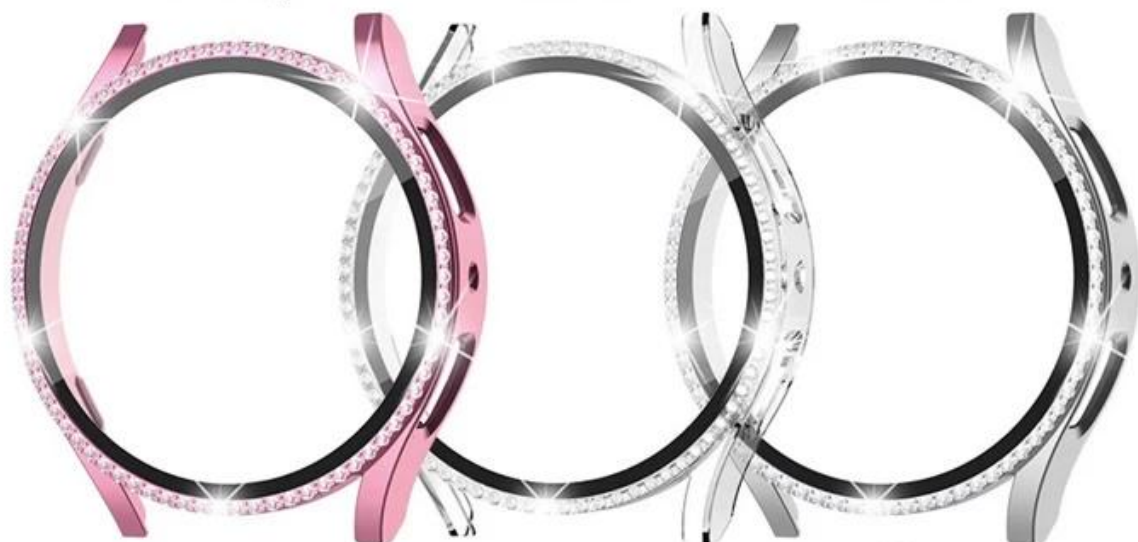

## Samsung Galaxy Watch PC 5 44mm 40mm

PC :

● Samsung Galaxy Watch 5 40mm/44mm

● : CBWPC-07

● : PC+PC+PC

● : PC, PC, PC, PC, PC, PC

● : PC PC

● :

PC PC PC PC PC. PC PC.

PC PC PC PC PC [PC, PC, PC, PC, PC]

玫瑰金  
#1 Rose gold

金色  
#2 Gold

黑色  
#3 Black

粉色  
#4 Pink

透明  
#5 Transparent

银色  
#6 Silver