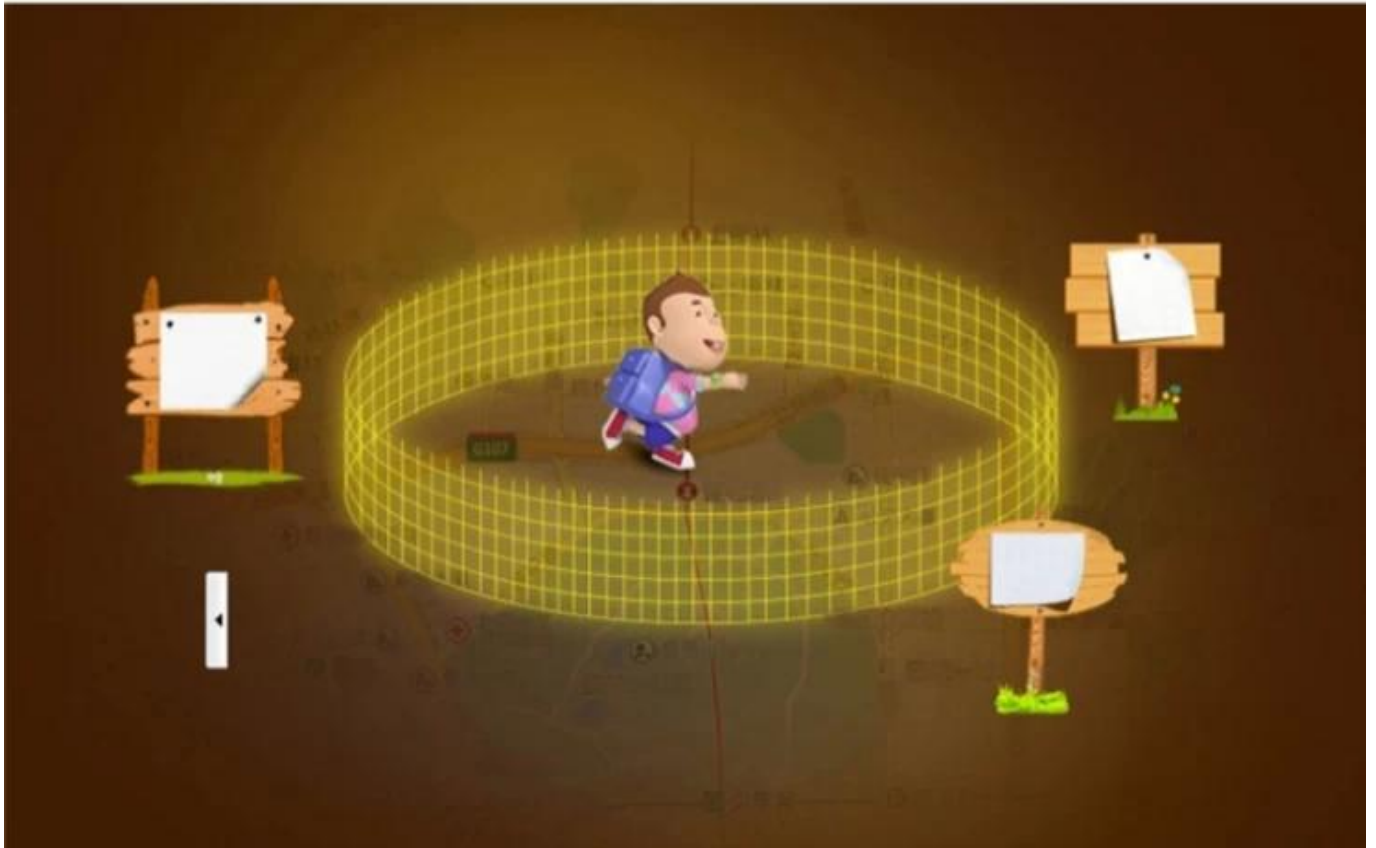

Kids Tracker Smart Watch

keep kids safe

长：54mm
 内长：42mm
 宽：34mm
 厚：12.5mm

Product real picture

Anti-dropped

At the bottom of the watch embedded optical sensors, whether perceived from the child's wrist watches in accordance with the principle of light perception, push to their loved ones phone .

At the bottom of the watch embedded optical sensors, whether perceived from the child's wrist watches in accordance with the principle of light perception, push to their loved ones phone .

The watch phone integrate the optical sensing principle, once the watch is away from the kids'wrist,parents will receive a phone warning alarm!

Encountered emergency situation,press SOS button to send out the distress message to guardian.

Four

Remote Monitor

Much more sensitive microphone .
Monitoring all the sound around the
device when emergency happened .

Electronic Fence

when open this function , i will set up a zone auto.which will be centered on the watch .Once out of this zone, it will alarm by APP and SMS .

Communication

3 pieces family number help kids to communicate with their families freely .More saver,more convinient .