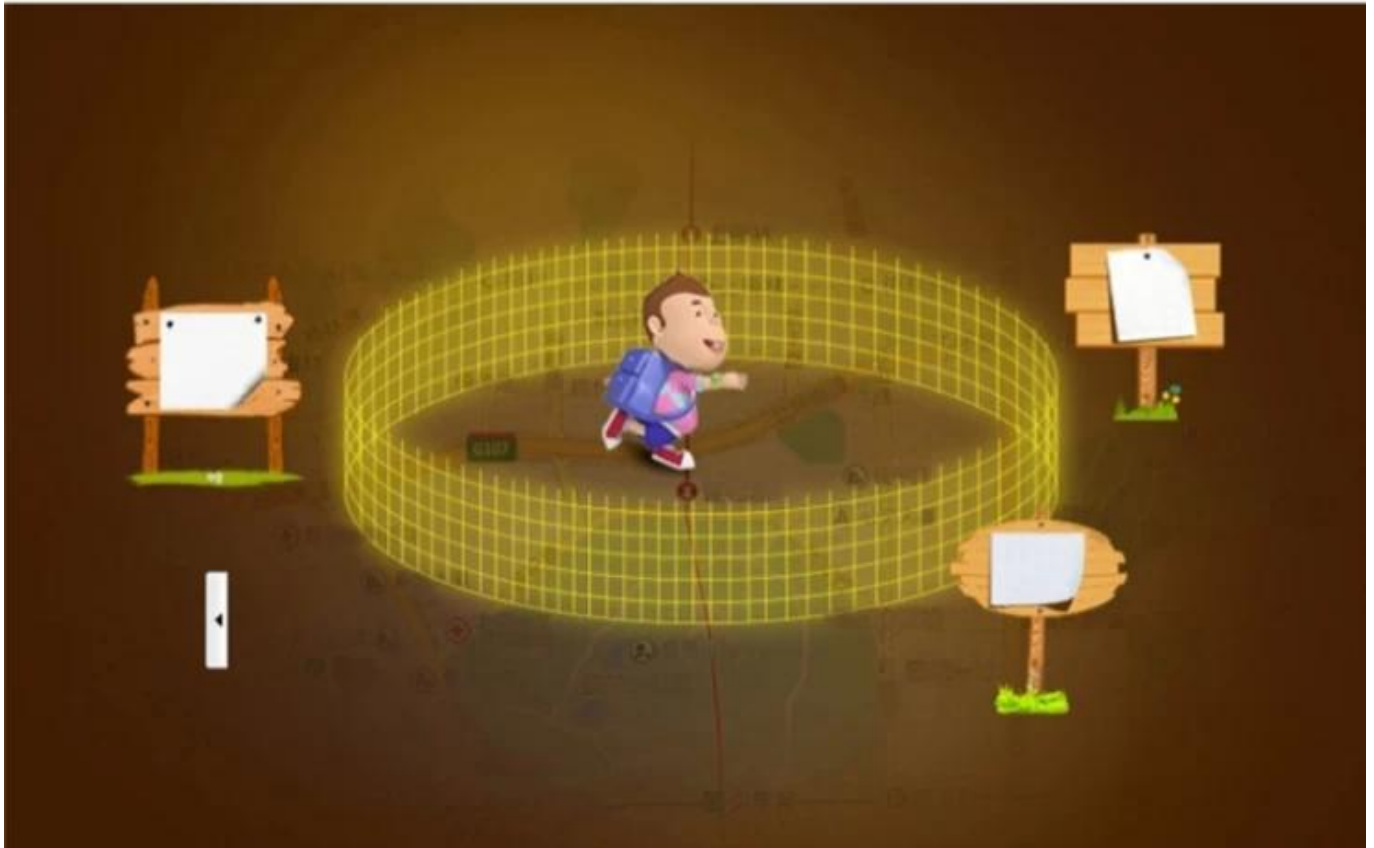

## Remote Monitor

Much more sensitive microphone .  
Monitoring all the sound around the  
device when emergency happened .

## Electronic Fence

when open this function , i will set up a zone auto.which will be centered on the watch .Once out of this zone, it will alarm by APP and SMS .