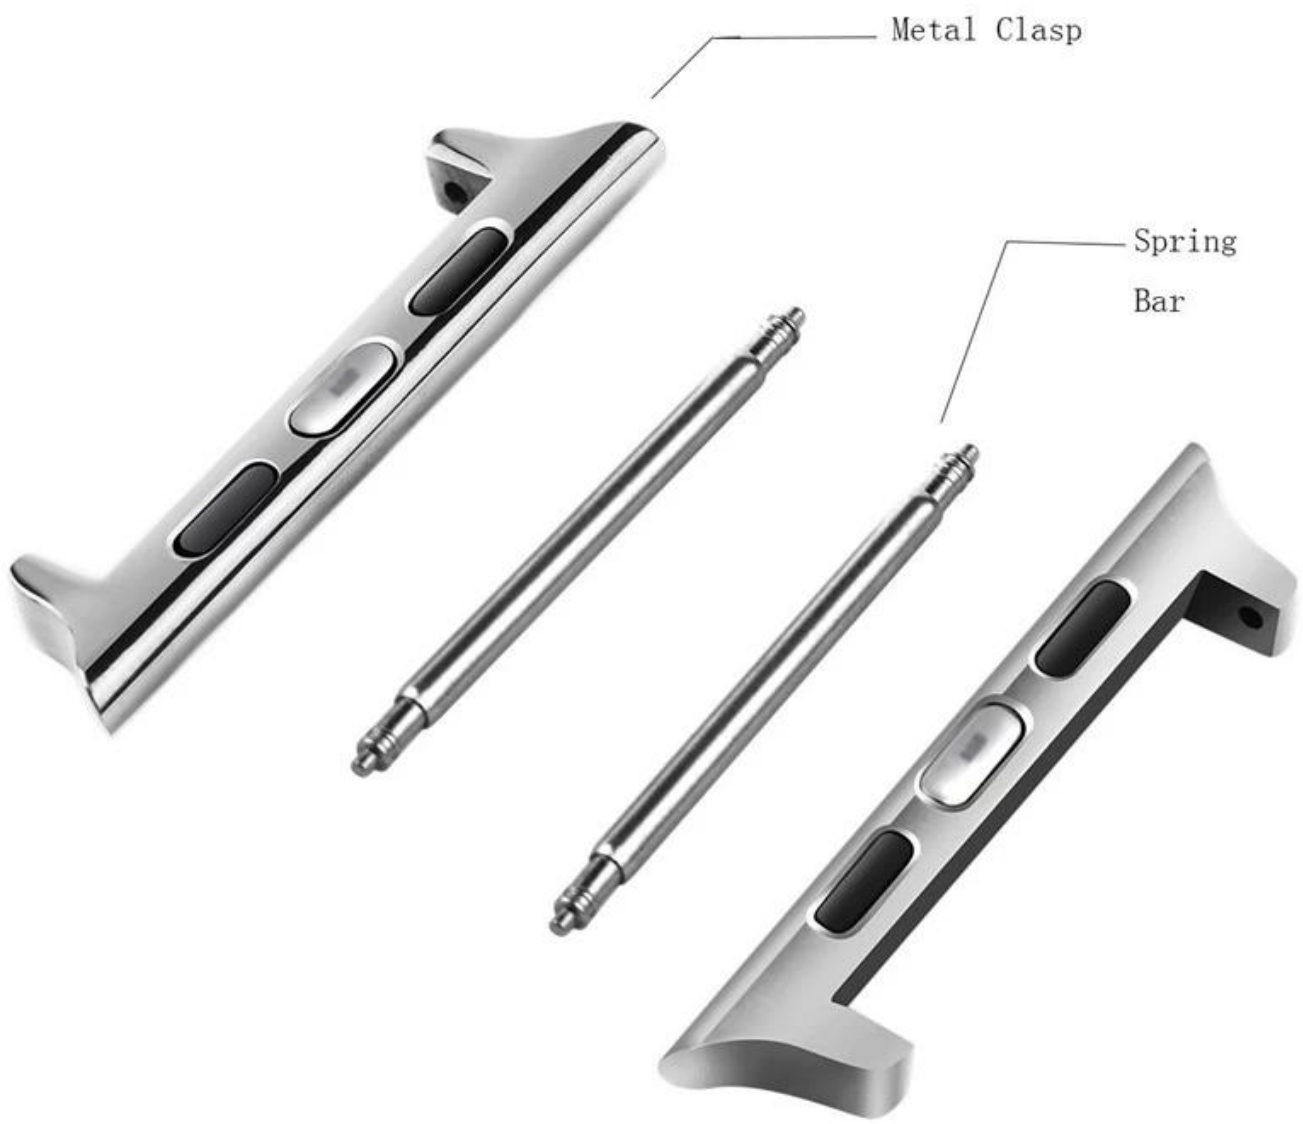

[Apple watch band adapter](#) Fit for watch 42mm 38mm

Apple watch adapter

18MM
20MM
22MM
24MM

Rose gold

Champagne Gold

Design □

- Made of premium stainless steel
- Fit for your Apple Watch 38mm 42mm
- Compatible with the Apple Watch, Apple Watch Sport and Apple Watch Edition

Features □

1. Stainless steel and durable surface is designed for tough use while being easy to the touch.
2. Seamless fits: Connect your apple watch right on watch band.
3. Safe and Secure
4. Easy Install and Remove. No screws or screwdriver needed

Service □ OEM & ODM Order Acceptable for Low MOQ

Shipment □ Air or Sea Shipment

Payment □ TT / Paypal / Western Union/ Cash / LC

Packaging □ Nice Retail Package or Customs Packaging Available

Shenzhen Climber Technology Co., Ltd. is specialized in designing and producing Smart Watch Straps, such as Leather Strap, Stainless steel Bands, Silicone Bracelet or so on. Compatible For Apple Watch, Xiaomi Band, Fitbit, Samsung Gear, etc. Fashionable style, suitable for grand events like Business, Wedding, Anniversary, Valentine's Day, Party, etc

Metal Clasp

Spring
Bar

Metal Clasp

Spring Bar

42mm

Accepts max. 24mm Bands

38mm

Accepts max. 21mm Bands