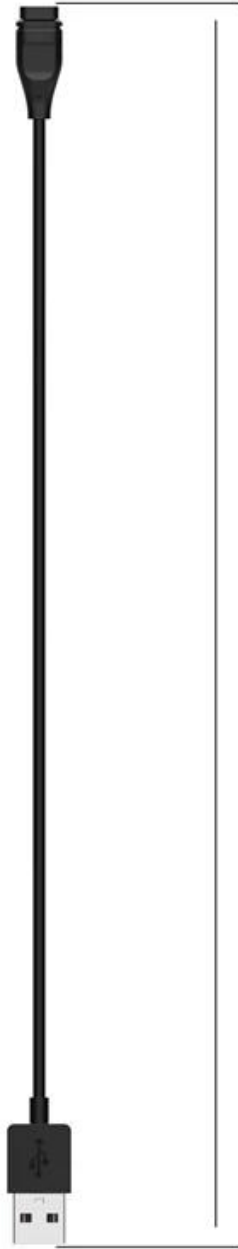

Watch Charger For COROS PACE 2 APEX Pro APEX42 VERTIX 2

Product Design :

- Fit Model □For COROS PACE 2/APEX/APEX pro/APEX42/VERTIX/VERTIX 2
- Item : CBAC69
- Colors: Black
- Length: 1M

Support Mixed Batch Orders

适用于Coros(高驰) PACE 2手表充电器

1m