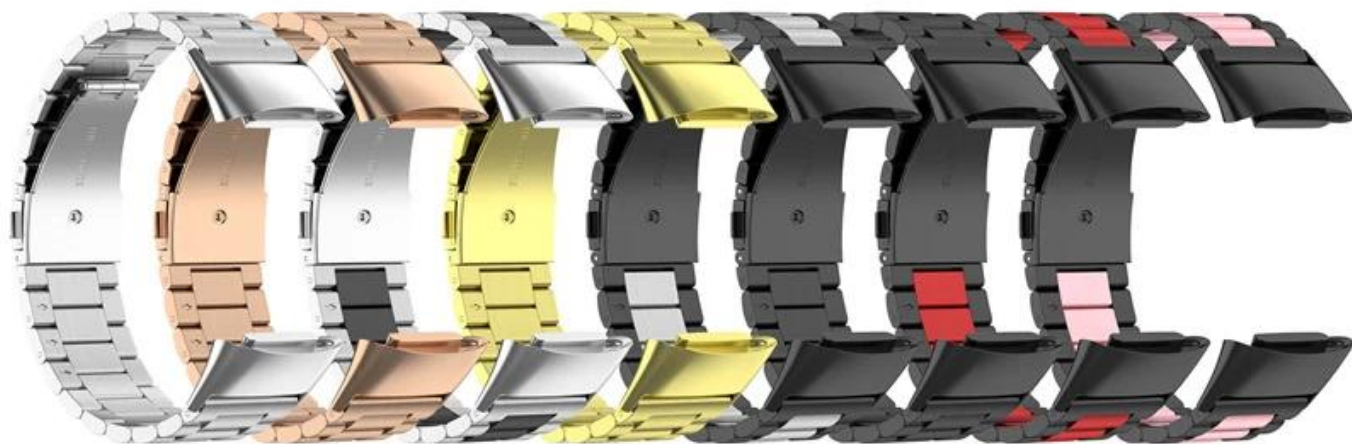

## **Hot Sale Link Bracelet Solid Metal Stainless Steel Watch Band For Fitbit Charge 5 Straps Wristband**

### **Product Design :**

- Fit Model □ For Fitbit Charge 5
- Item :CBFC5-09
- Material :Stainless Steel
- Colors : Silver,Black,Gold,Rose gold,Silver-black,Black-silver,Black-red,Black-pink
- Type □ Link Bracelet Solid Stainless Steel Watch Band
- Clasp type: Unique Fold-over clasp design
- Design : Band comes with watch lugs on both ends

Support Package Customized Service [Logo,Size,Description, Colors,Label,etc]

**1.Silver**

**2.Black**

**3.Rose gold**

**4.Gold**

**5.Silver Black**

**6.Black Silver**

**7.Black Pink**

**8.Black Red**

银色

玫瑰金

银黑银

金色

黑银黑

黑色

黑红黑