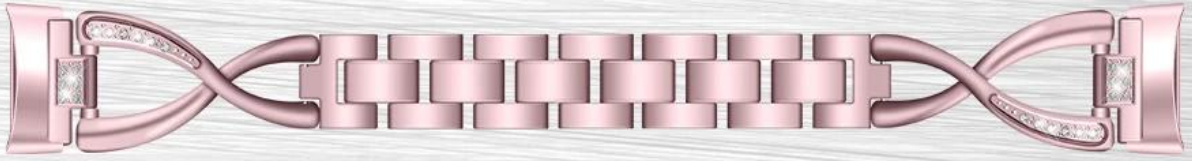

## **Zinc Alloy Metal Watch Bands For Fitbit Charge 5 Smart Watch**

### **Product Design :**

- Fit Model □For Fitbit Charge 5
- Item :CBFC5-21
- Band Material : Zinc Alloy
- Band Colors: black,silver,vintage gold,rose pink,rose gold
- Clasp type: Folding Clasp
- Type:"X"-style Link Zinc Alloy Watch Strap Set With Bling Rhinestone
- Feature : Remove extra links to easily and quickly resize them.

Support Package Customized Service [Logo,Size,Description, Colors,Label,etc]

Convenient Removable  
Folding Clasp

*Understated luxury*

*Rhinestone chain*