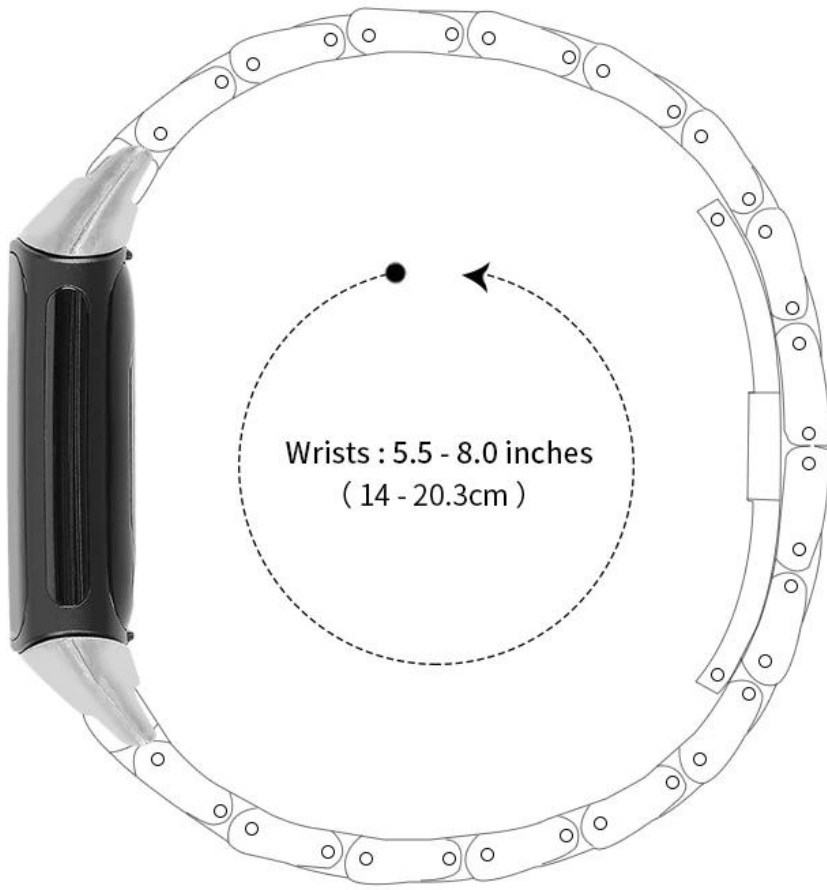

### **Product Design :**

- Fit Model □For Fitbit Charge 5
- Item :CBFC5-24
- Band Material : Stainless Steel+Ceramics
- Band Colors: Black,White,Pink
- Band Length : 190mm
- Fit Wrists : 140-203mm(5.5-8.0 inches)
- Clasp type: Double-folding clasp
- Design : Band comes with watch lugs on both ends
- Type□Ceramics Stainless Steel Watch Straps

Support Package Customized Service [Logo,Size,Description, Colors,Label,etc]

Size: 190mm