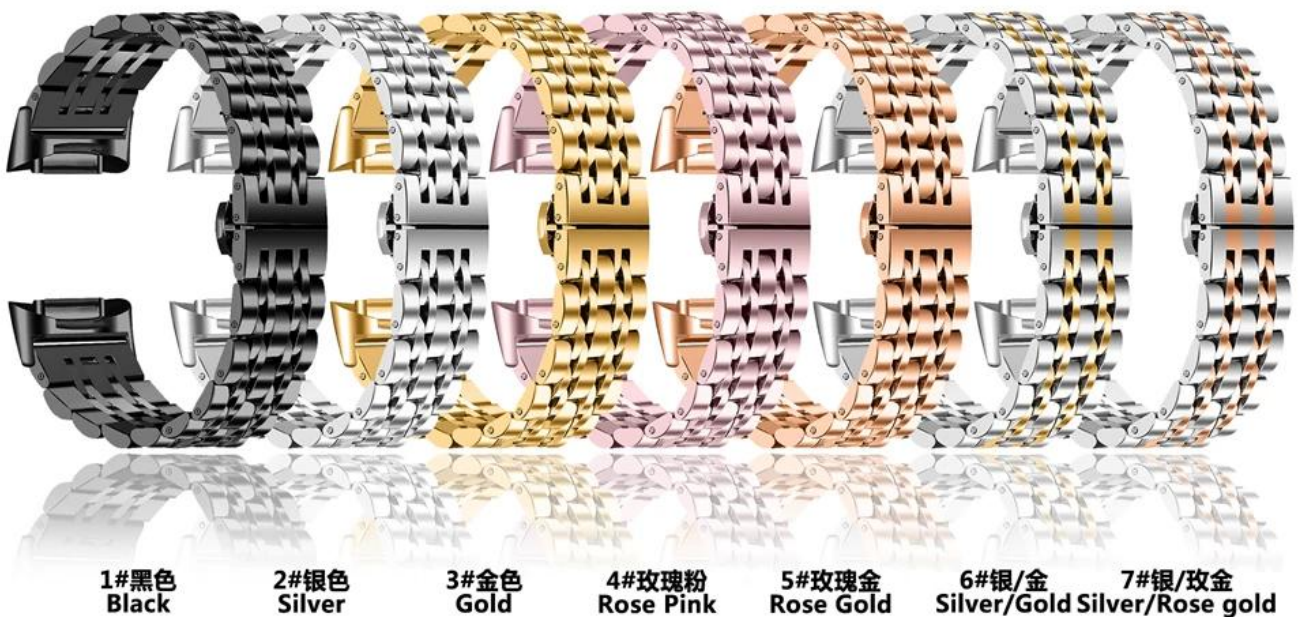

Butterfly Buckle Stainless Steel Watch Straps For Fitbit Charge 5

Product Design :

- Fit Model □For Fitbit Charge 5
- Item :CBFC5-31
- Band Material : Stainless Steel
- Band Colors: Black,Silver,Gold,Rose Pink,Rose Gold,Silver-gold,Sliver-rose gold
- Clasp type: Butterfly Buckle
- Fit Wrists: 5.5-8.5" inch (140mm-216mm)
- Design : Band comes with watch lugs on both ends
- Type□Stainless Steel Watch Straps Designed With Butterfly Buckle

Support Mixed Batch Orders

First time sample order and mix order is acceptable

Larger quantity please contact sales for discount

The default packaging: Nice OPP Bag.

Also Can Choose the Retailing Package,Please Contact us.

Support Package Customized Service [Logo,Size,Description, Colors,Label,etc]