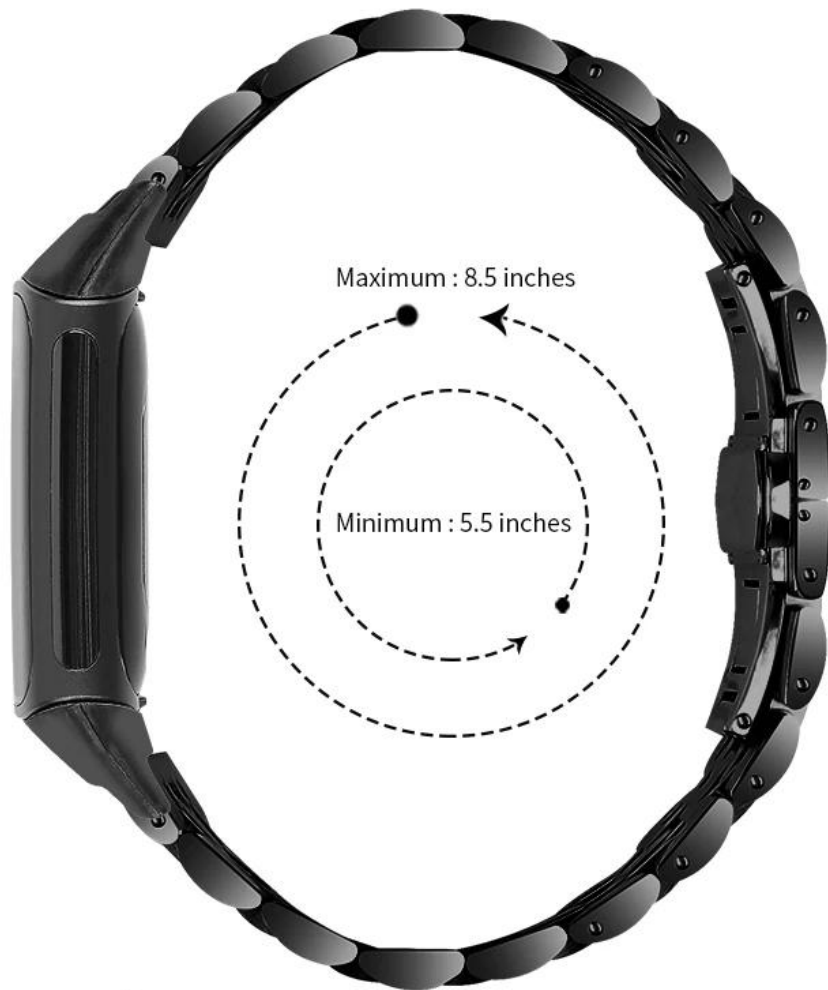

### Product Design :

- Fit Model □For Fitbit Charge 5
- Item :CBFC5-31
- Band Material : Stainless Steel
- Band Colors: Black,Silver,Gold,Rose Pink,Rose Gold,Silver-gold,Sliver-rose gold
- Clasp type: Butterfly Buckle
- Fit Wrists: 5.5-8.5" inch (140mm-216mm)
- Design : Band comes with watch lugs on both ends
- Type□Stainless Steel Watch Straps Designed With Butterfly Buckle

# WRIST RANGE MEASUREMENT

**Size**

5.5" -8.5" inches (140mm-216mm)

ing

F  
E  
E  
L  
I  
N  
G

SWEET

you need air to breathe, you need opportu

ing