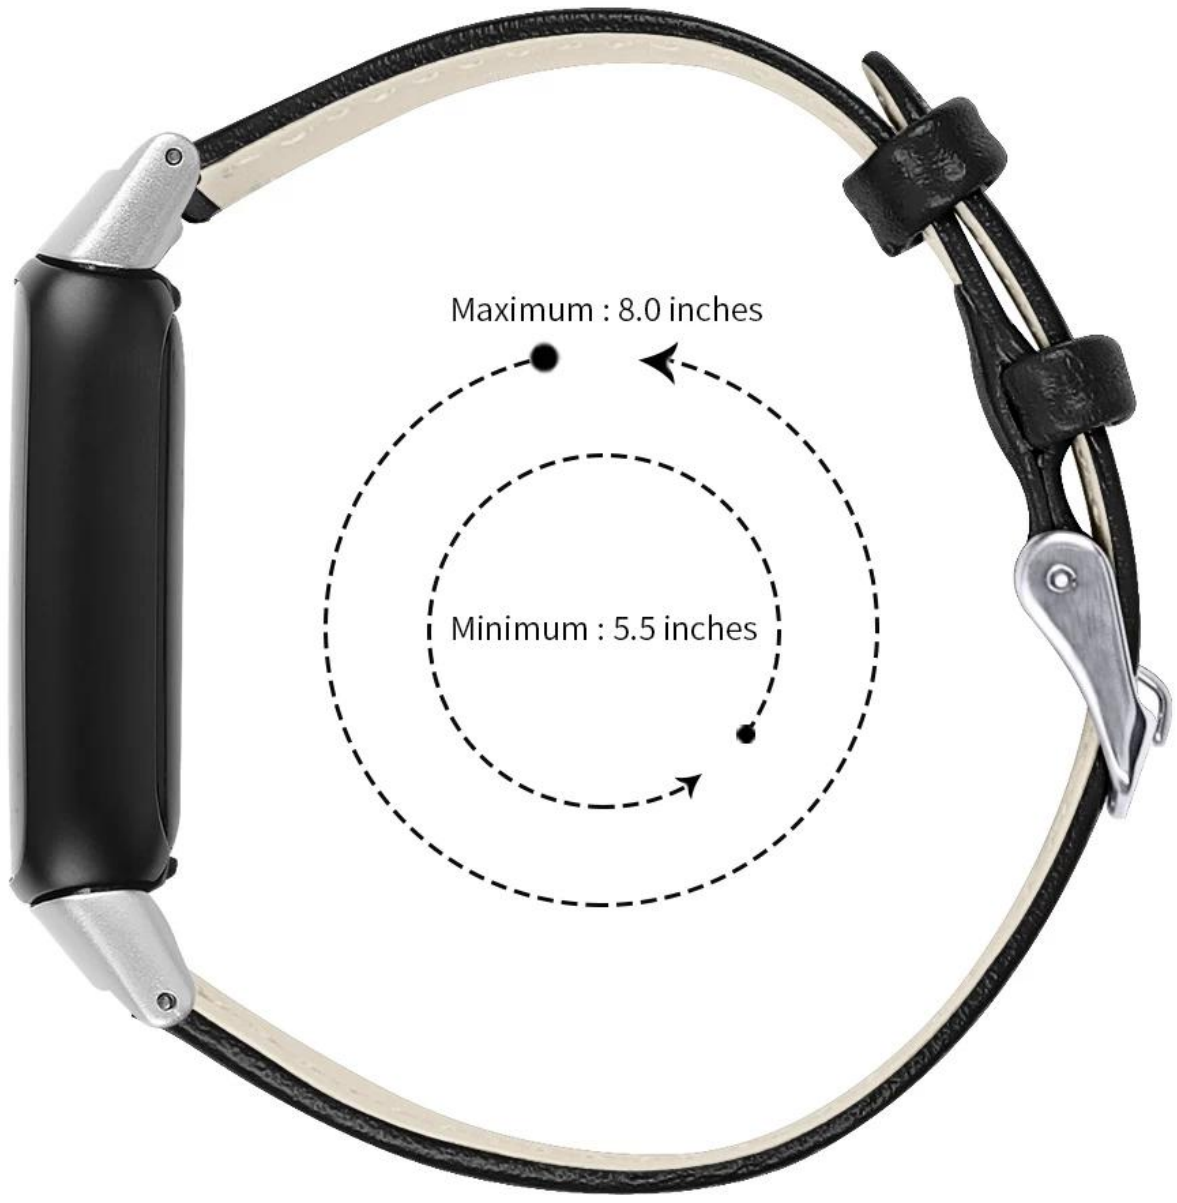

### **Product Design :**

- Fit Model □For Fitbit Luxe
- Item :CBFL05
- Band Material : First-layer Leather
- 15 Band Colors: Grey,Green,Blue,Brown,White,Yellow,Black,Pink,Orange,etc
- Fit Wrists: 5.5-8.0inch
- Design: Printing Pattern Leather Watch Bands With Metal Connector
- Buckle Type:With Silver metal buckle

Support Package Customized Service [Logo,Size,Description, Colors,Label,etc]

1.奶奶灰 2.水鸭绿 3.雾霾蓝 4.杏色 5.棕色

6.白色 7.橙色 8.粉色 9.黑色 10.黄色

11.A 12.B 13.E 14.H 15.J

Maximum : 8.0 inches

Minimum : 5.5 inches

Keep it up!