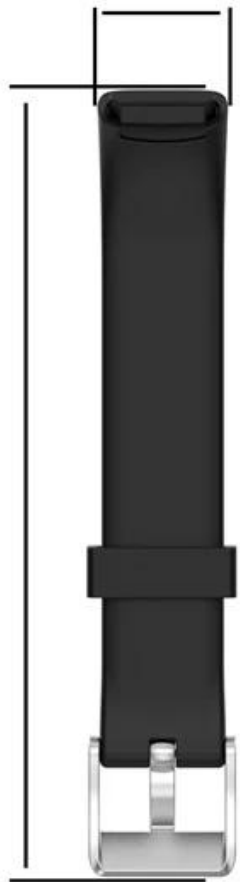

### **Product Design :**

- Fit Model □For Fitbit Luxe
- Item :CBFL13
- Band Material : Silicone
- Band Colors: Stone gray, Lavender, Apricot, Pine green, Teal green, Dark purple, Dark blue, Pink sand, Red, Black, Official red, White
- Band Length: S:91+102mm,L:91+132mm
- Fit Wrists: S:5.1-7.1 inch,L:6.1-8.7inches
- Buckle Type:With Silver Metal Buckle

**91mm**

**102mm**

15.4mm 15.4mm

91mm

132mm