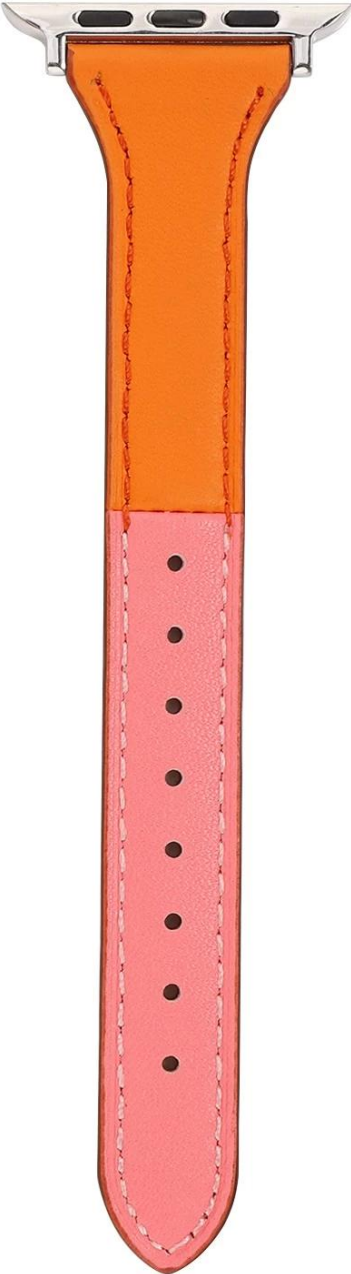

Slim Thin Genuine Leather Wrist Watch Band For iWatch Series 6 5 4 3 SE Wristband

Product Design :

- Compatible Model □For Apple Watch Series 6 5 4 3 2 1 SE
- Item :CBIW204
- Material : Genuine Leather
- 4Colors : Wine+Rose,Dark Blue+white,Sky Blue+white,Yellow+Orange
- Band Length: 95mm+12.5mm
- Slim thin T-shaped design watch band
- Mixed Colors Design,three different colors in one steps
- Band comes with metal connectors on both ends, which lock onto the watch precisely

95mm

125mm

WED 12

10:09

QF74 • NOW BOARDING

22:45 → 6:25⁺²

Gate A7

WED 12