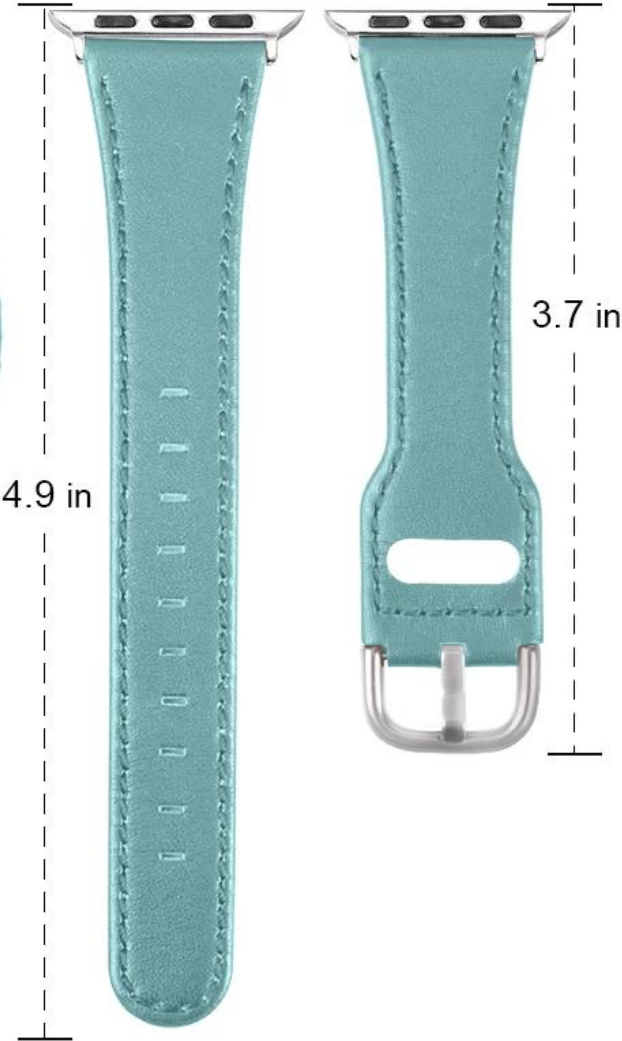

Genuine Leather Replacement Wristband Band Strap For Apple Watch Series 6 5 4 3 2 1 SE

Product Design :

- Compatible Model □For Apple Watch Series 6 5 4 3 2 1 SE
- Item :CBIW223
- Material : Genuine Leather
- 6Colors : White,Sky Blue,Black,Red,Chocolate,Brown
- Band Length:4.9 inch+3.7 inch
- Fits Wrist : 144-200mm(5.7~7.9 inches)
- Band comes with metal connectors on both ends, which lock onto the watch precisely

#1

#2

#3

#4

#5

#6

ALWAYS FITS YOUR WRISTS

Fits most wrists 5.7-7.9 inch

Wrists size
5.7-7.9"
(144-200mm)

Unique & Breathable Design

Classic Stainless Steel Buckle