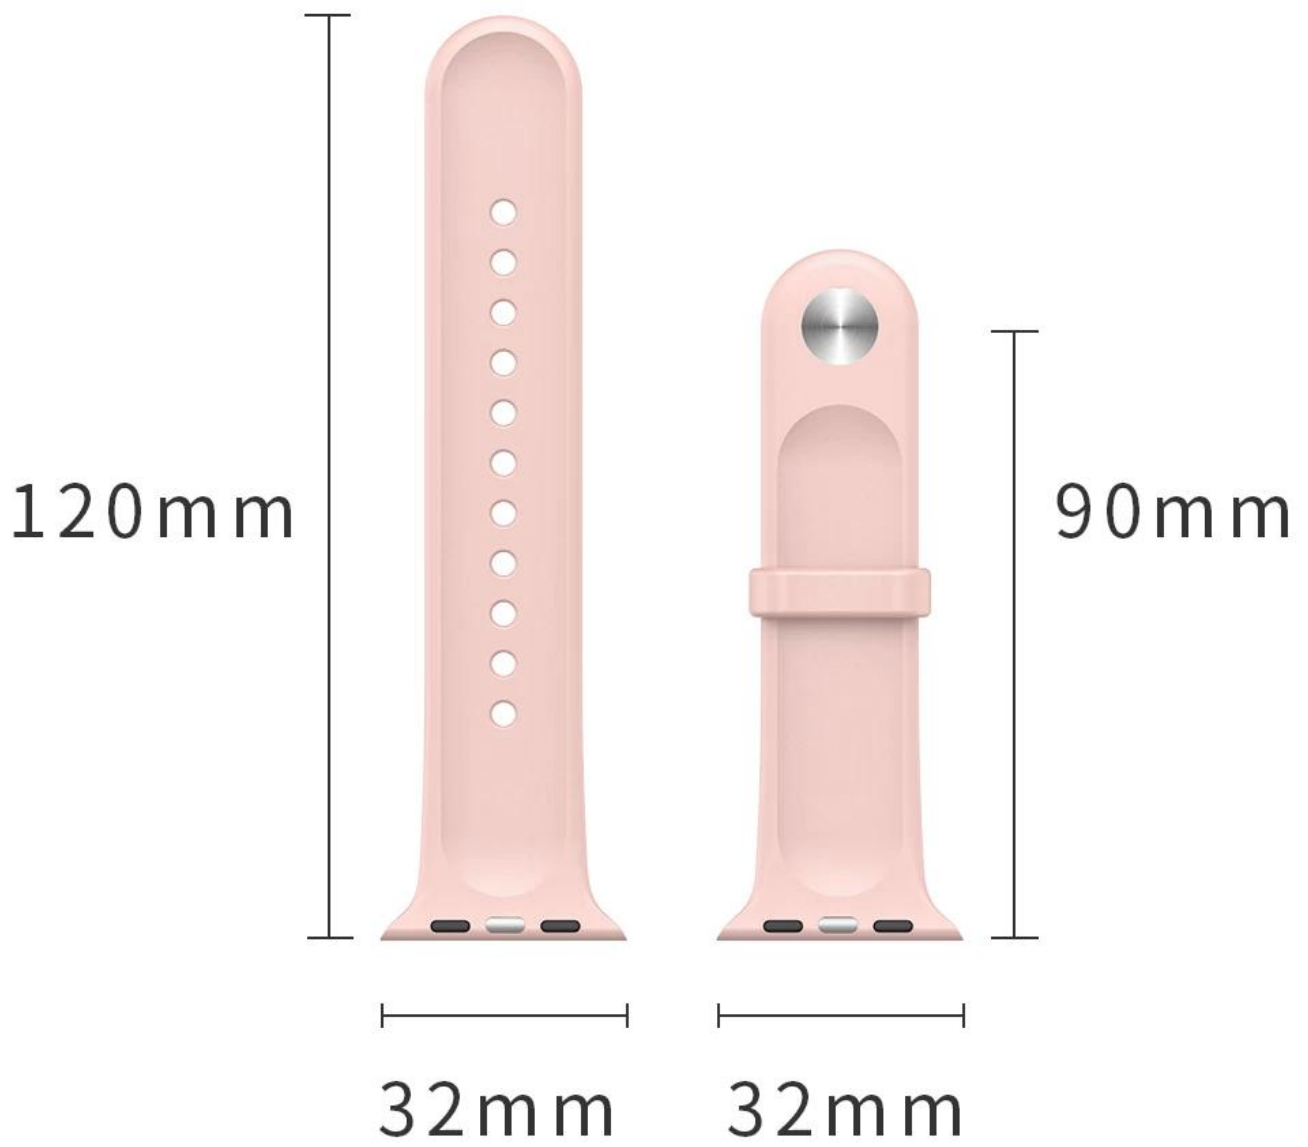

Sport Replacement Correa de Silicona Silicone Band For Apple Watch

Product Design :

- Compatible Model □For Apple Watch Series 6 5 4 3 SE
- Item :CBIW249
- Band Material : Silicone
- Band Colors : White,Pink sand,Black,Light grey,Wine red,Blue,Green,Midnight blue
- Band Length:120+90mm□38/40mm □,130+100mm□42/44mm □
- Fit Wrists:145-215mm(38/40mm),160-230mm(42/44mm)
- Full access to all features with precise cutouts
- Multiple alternative holes for adjustable length.

#1

#2

#3

#4

#5

#6

#7

#8

38/40MM

38/40MM

42/44MM

42/44MM