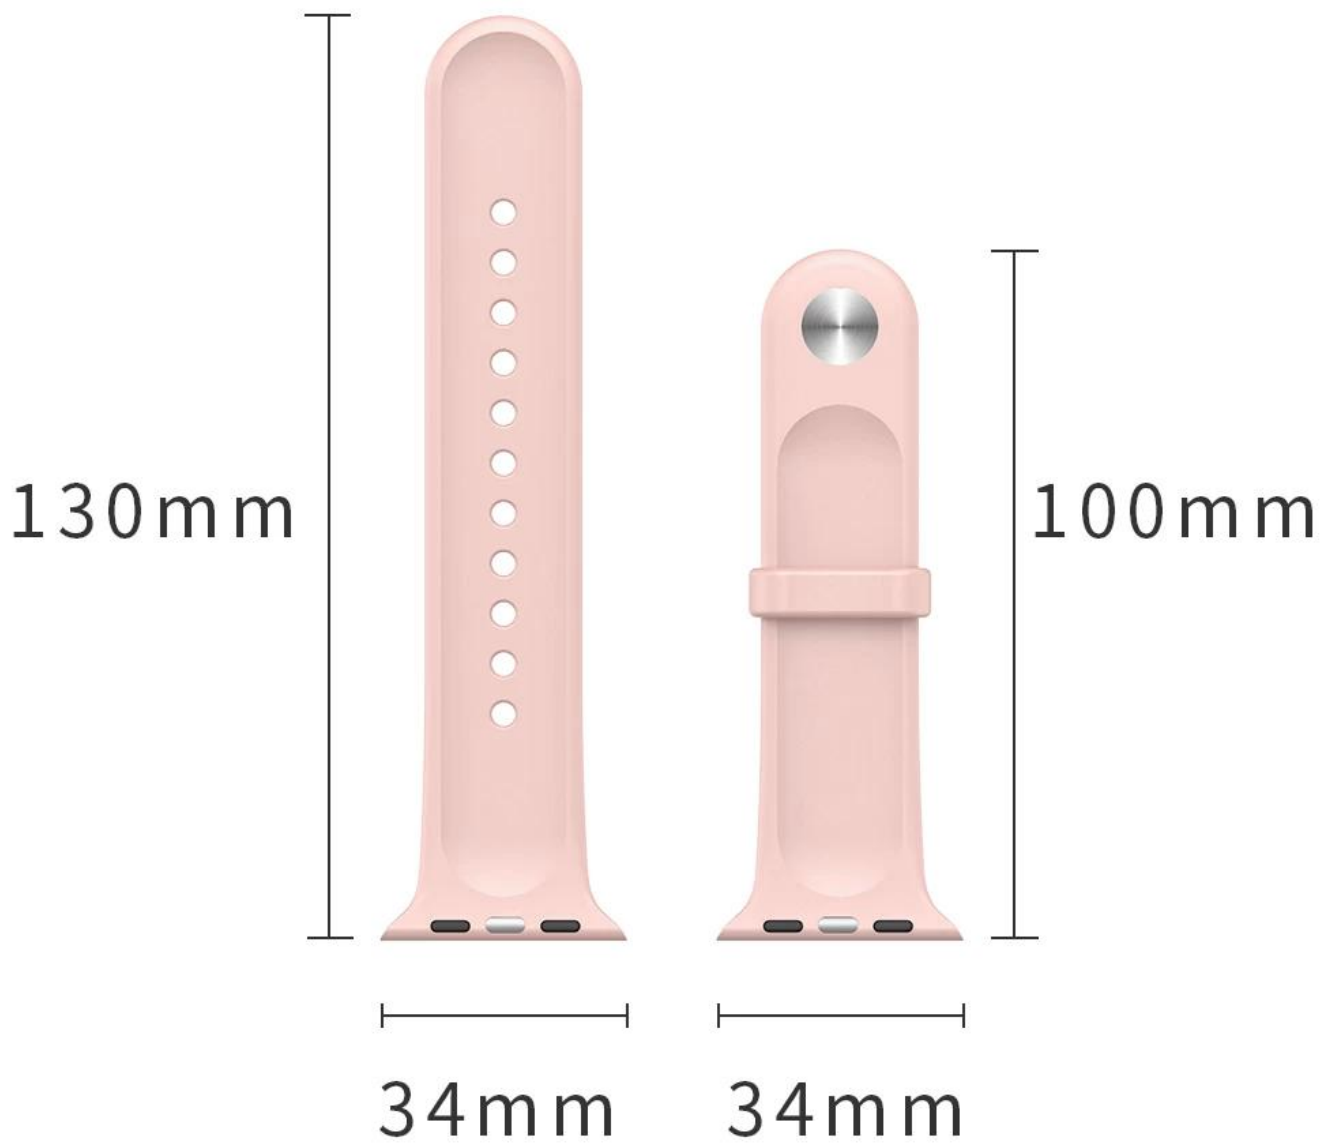

Sport Replacement Correa de Silicona Silicone Band For Apple Watch

Product Design :

- Compatible Model □For Apple Watch Series 6 5 4 3 SE
- Item :CBIW249
- Band Material : Silicone
- Band Colors : White,Pink sand,Black,Light grey,Wine red,Blue,Green,Midnight blue
- Band Length:120+90mm□38/40mm □,130+100mm□42/44mm □
- Fit Wrists:145-215mm(38/40mm),160-230mm(42/44mm)
- Full access to all features with precise cutouts
- Multiple alternative holes for adjustable length.

#1

#2

#3

#4

#5

#6

#7

#8

38/40MM

38/40MM

42/44MM

42/44MM