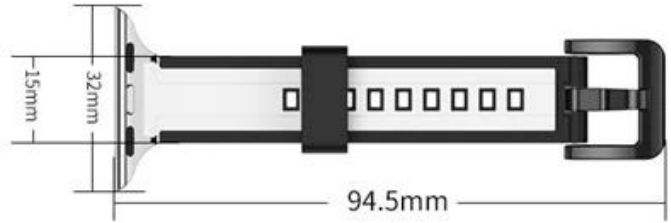

For Apple Watch Wrist Band With Case 38/40/41mm 42/44/45mm

Product Design :

- Fit Model □For Apple Watch 38/40/41mm 42/44/45mm
- Item : CBIW487
- Band Material : Silicone
- Band Colors : Black-red,Pink-white,Blue-pink,White-black,Yellow-grey
- Buckle Color : Black
- Band Length : 122.5+94.5mm
- Design : Dual Color Slim Silicone Strap Watch Bands
- Feature :
 - Watch case provide all-round protection
 - Case with raise edge design, for screen protection

Support Package Customized Service [Logo,Size,Description, Colors,Label,etc]

礼盒包装尺寸：25cm*5.5cm*2.5cm

38/40/41mm

style