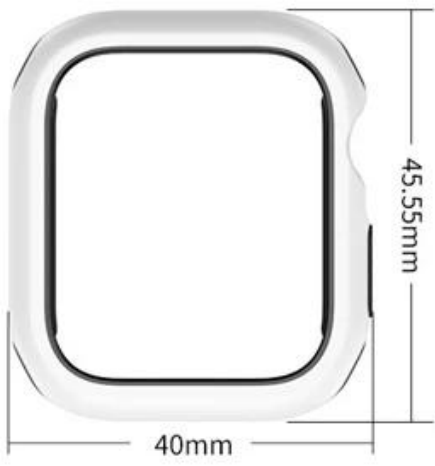

For Apple Watch Wrist Band With Case 38/40/41mm 42/44/45mm

Product Design :

- Fit Model □For Apple Watch 38/40/41mm 42/44/45mm
- Item : CBIW487
- Band Material : Silicone
- Band Colors : Black-red,Pink-white,Blue-pink,White-black,Yellow-grey
- Buckle Color : Black
- Band Length : 122.5+94.5mm
- Design : Dual Color Slim Silicone Strap Watch Bands
- Feature :
 - Watch case provide all-round protection
 - Case with raise edge design, for screen protection

Support Package Customized Service [Logo,Size,Description, Colors,Label,etc]

礼盒包装尺寸：25cm*5.5cm*2.5cm

38/40/41mm

style