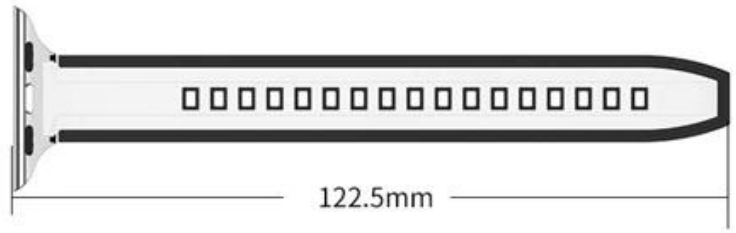

For Apple Watch Wrist Band With Case 38/40/41mm 42/44/45mm

Product Design :

- Fit Model □For Apple Watch 38/40/41mm 42/44/45mm
- Item : CBIW487
- Band Material : Silicone
- Band Colors : Black-red,Pink-white,Blue-pink,White-black,Yellow-grey
- Buckle Color : Black
- Band Length : 122.5+94.5mm
- Design : Dual Color Slim Silicone Strap Watch Bands
- Feature :
 - Watch case provide all-round protection
 - Case with raise edge design, for screen protection

Support Package Customized Service [Logo,Size,Description, Colors,Label,etc]

礼盒包装尺寸：25cm*5.5cm*2.5cm

38/40/41mm

style