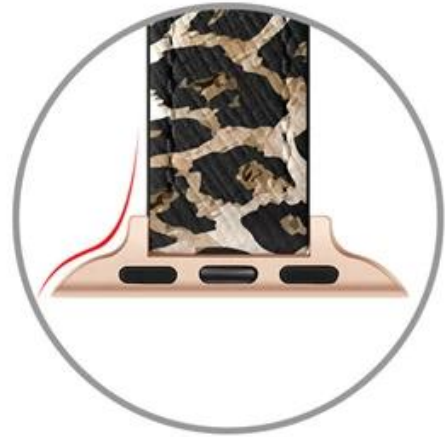

### **Product Design :**

- Fit Model □For Apple Watch Series 7 SE 6 5 4 3 2 1
- Item : CBIW510
- Band Material : Genuine Leather
- Band Colors:Black ,Brown,Pink,Creamy-white,Leopard print
- Buckle Colors: Black,Silver,Rose Gold
- Clasp:with pin-tuck closure
- Design : Adjustable Loop Genuine Leather Watch Band

Support Package Customized Service [Logo,Size,Description, Colors,Label,etc]

No.CBIW510

1# 棕色 (玫扣)

2# 棕色 (银扣)

3# 棕色 (黑扣)

4# 黑色 (玫扣)

5# 黑色 (银扣)

6# 黑色 (黑扣)

7# 粉色 (玫扣)

8# 米白 (玫扣)

9# 豹纹 (玫扣)

Top Genuine Leather

Thin & Slim Unique Design  
Unique Band for Women

Ultra Soft & Light Weight  
Comfortable on your wrist

Easy to Install or Remove  
**Sturdy & Security**