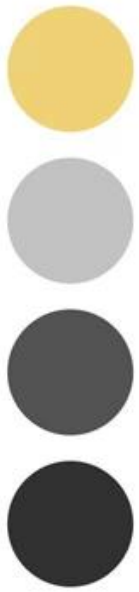

Silicone Watch Strap For Apple Watch Series 8 7 6 5 4 44mm 45mm Case with Band

Product Design :

- Fit Model □For Apple Watch 44mm 45mm
- Item : CBIW537
- Band Material : Silicone ; Case Material : Metal
- Band Colors : Black , Case Colors: Black,Silver,Gold,Grey
- Buckle Color : Black,Silver,Gold
- Fit Wrist: 160-230mm
- Design : Silicone Watch Strap with Metal Case
- Feature :
 - Watch case provide all-round protection
 - Case with raise edge design, for screen protection

Support Package Customized Service [Logo,Size,Description, Colors,Label,etc]

Single row surface hole

Direct charging

TPU soft band

Gold

Silver

Grey

Black