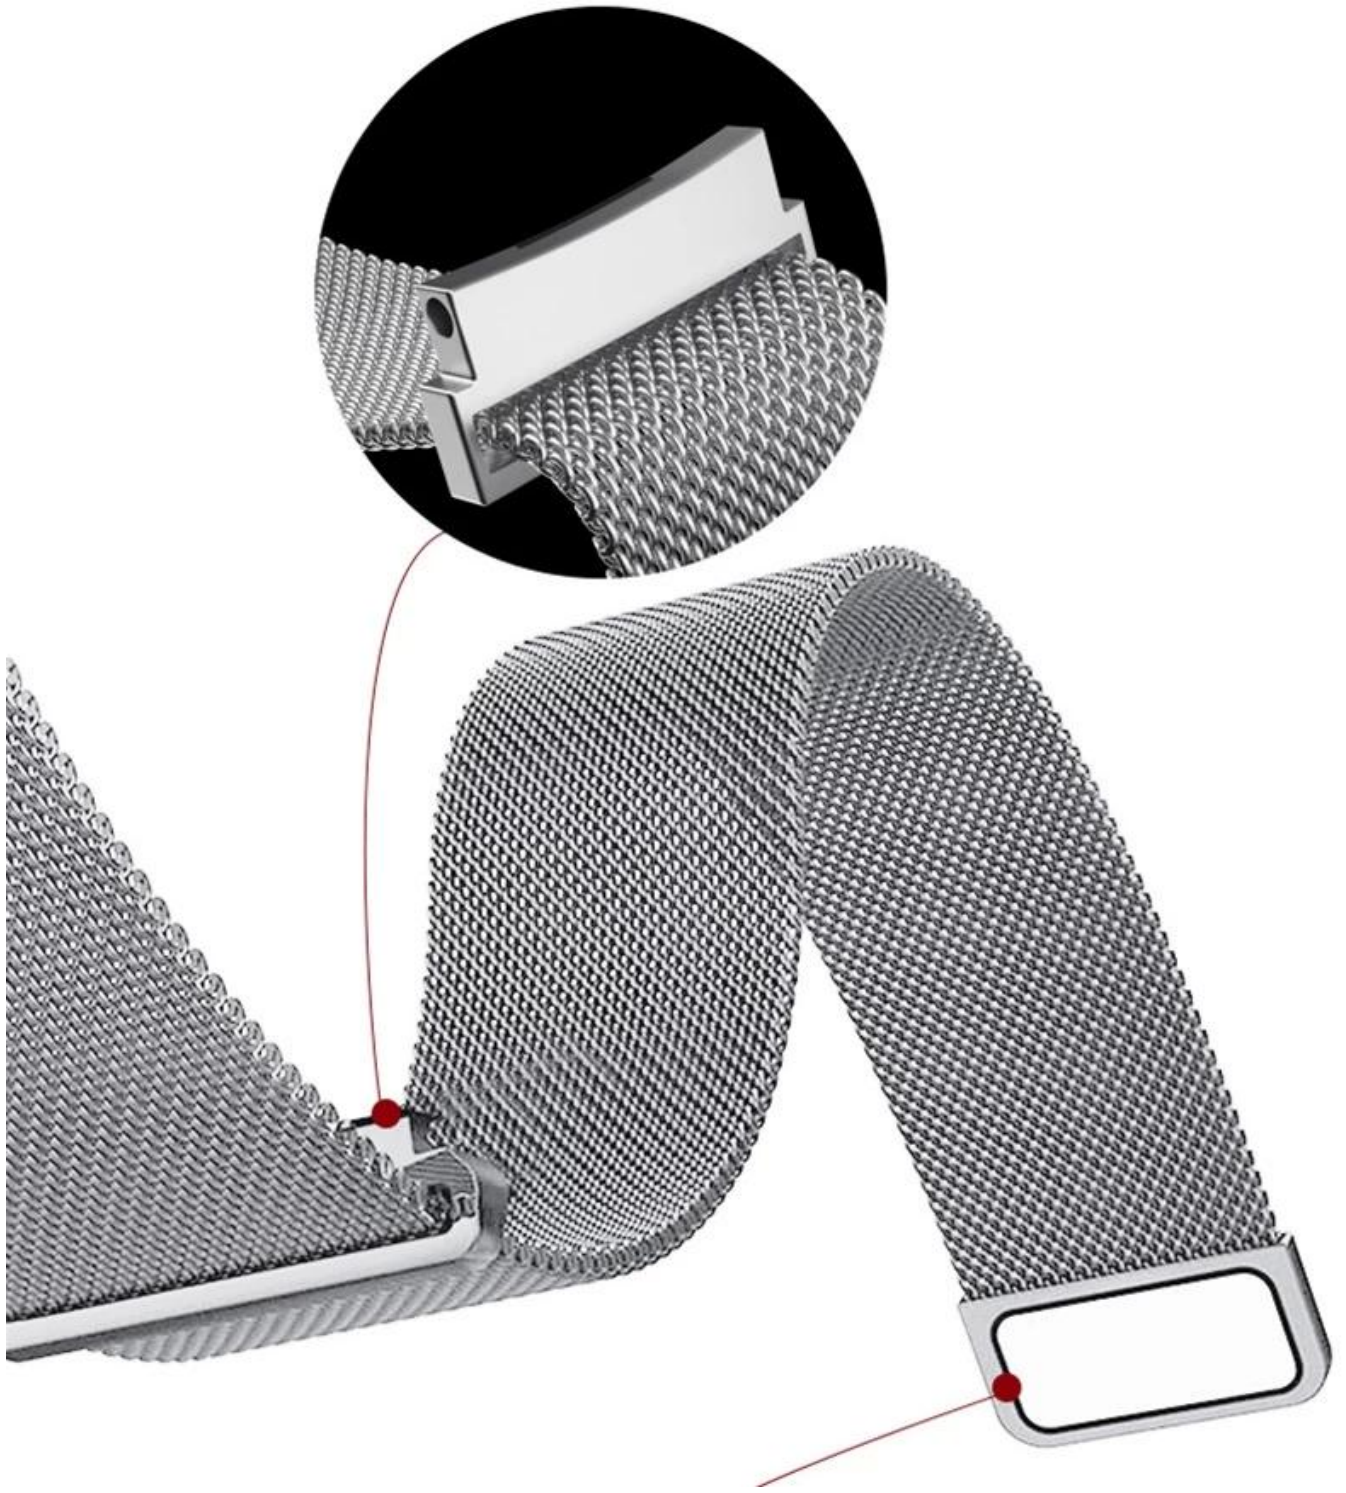

## Magnetic Stainless Steel Metal Milanese Loop Strap For Samsung Galaxy Watch4 40mm 44mm 42mm 46mm

### Product Design :

- Fit Model □For Samsung Galaxy Watch4 44mm 40mm 42mm 46mm
- Item :CBSGW-21
- Band Material : Stainless Steel
- Band Colors: Black,Silver,Rose gold,Rose pink,Colorful,Gold
- Clasp type: Magnetic Closure Clasp
- Design : With Quick Release Spring Bars
- Type : Magnetic Stainless Steel Metal Milanese Loop Watch Strap

# Magnetic Closure