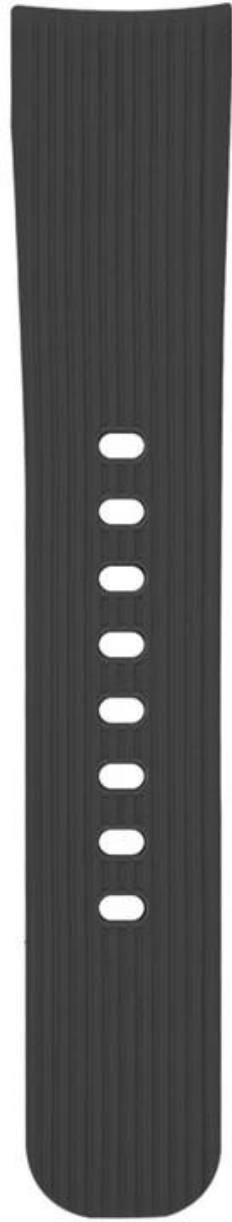

Adjustable Colorful Silicone Watch Band For Samsung Galaxy Watch Active

Design

- Colorful Soft Silicone Strap
- Light & Breathable
- With Classic Metal Buckle

Features

1. Soft silicone with smooth finish for a sporty look. Comfortable and durable.
2. Personalize your smart watch to fit your mood and outfit in daily life, dress up your watch
3. Combined soft-touch with light-weight, you may hardly notice you have it on.
4. If you are a sports enthusiast, this band would be an ideal accessory for your smart watch

SOFT SILICONE

Made of high-quality silicone and it is flexible, soft but durable

Metal fastener