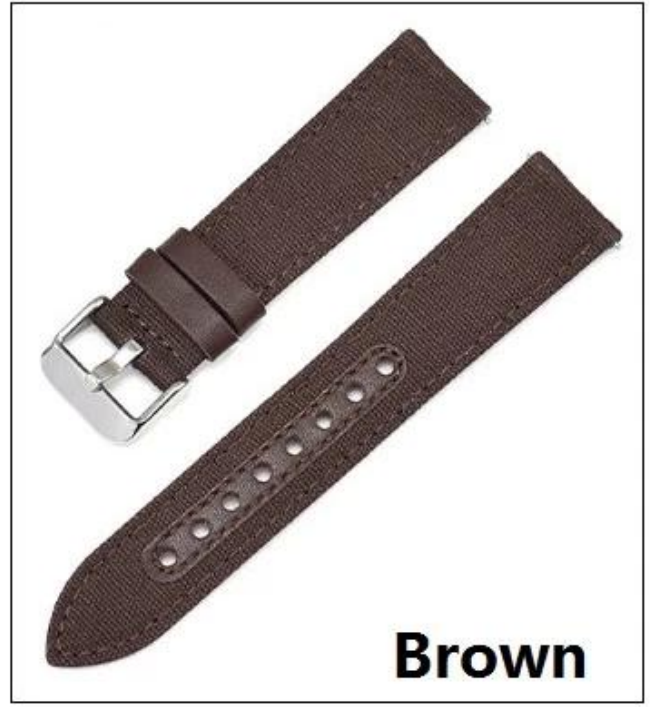

## **18mm 20mm 22mm 24mm Genuine Leather Canvas Watch Band**

Product Design :

- Compatible Model □Most of the strap lug is 18/20/22/24mm can be used
- Item : CBUS103
- Band Material : Nylon
- 4 Band Colors : Black,Brown,Royal blue,Army green
- Band Width :18mm /20mm /22mm /24mm
- Band Length :
  - W18mm:L114+75mm
  - W 20mm:119+75mm
  - W22mm:125+75mm
  - W24mm:120+78mm
- Band Thickness : 2.5mm
- Buckle Colors:Silver
- Clasp Type: Pin Buckle
- Band With Quick release spring bars

**Black**

**Brown**

**Royal Blue**

**Army Green**

24mm

22mm

20mm

18mm