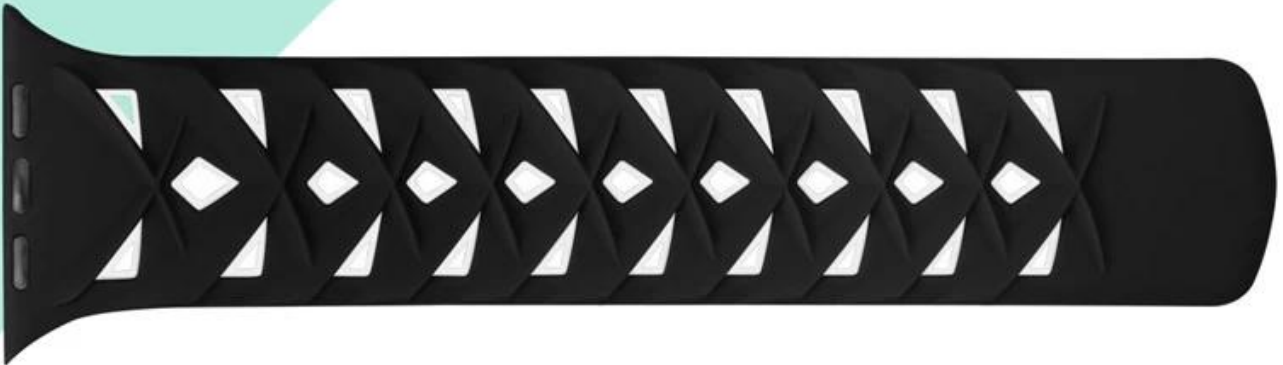

Sport Watchband Soft Silicone Replacement Wrist Watch Bands

Design □

- High-performance Soft Silicone
- Unique Design:Mwtal Buckle,&Connector
- Special Rhombic Pattern
- Perfect Safe Design

Features □

1. Durable and comfortable
2. High quality material is applied on every part of this pretty product
3. Soft, flexible and friendly to skin.
4. The size can be adjusted according to the circumstance of individual wrist.

Metal buckle

Skid proof clip *2

Metal Connector

UNIQUE DESIGN

Metal buckle

Skid proof clip *2

Metal Connector

UNIQUE DESIGN